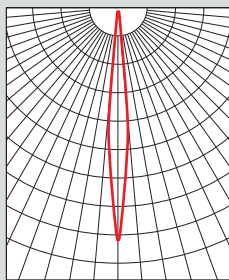

7" INCANDESCENT SERIES ADJ. OPEN REFLECTOR/BAFFLE 150 WATT MAX

7000A SPECTRUM SILVER SERIES™

FEATURES & SPECIFICATIONS:

- 7" Adjustable incandescent series, excellent cutoff.
- Available open.
- 20 gauge galvanized frame.
- 12" bar hangers expandable to 24" standard. BH27 - 27" bars available.
- Junction box pre-wired, grounded.
- Suitable for use in damp location.
- Manufactured and tested to UL No.1598.

SIDE VIEW

TOP VIEW

DISTANCE FROM CEILING		DIAMETER OF CIRCLE
5.5	646	1.0
7.5	347	1.0
9.5	217	1.0
11.5	148	2.0
13.5	107	2.0

CONE OF LIGHT

7000A/7007SG- Efficiency:
83.8%
Spacing: 0.16

Dimensions shown are nominal. Spectrum Lighting is continually improving products and reserves the right to make changes that will not alter performance or appearance with or without written notice.