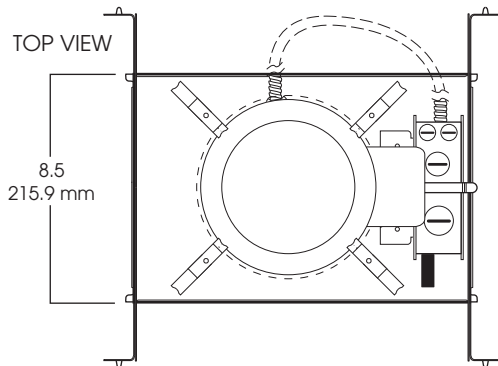

7" INCANDESCENT SERIES ADJ. OPEN REFLECTOR/BAFFLE 150 WATT MAX

7000A SPECTRUM SILVER SERIES™

FEATURES & SPECIFICATIONS:

- 7" Adjustable incandescent series, excellent cutoff.
- Available open.
- 20 gauge galvanized frame.
- 12" bar hangers expandable to 24" standard. BH27 - 27" bars available.
- Junction box pre-wired, grounded.
- Suitable for use in damp location.
- Manufactured and tested to UL No.1598.

SIDE VIEW

TOP VIEW

DISTANCE FROM CEILING		DIAMETER OF CIRCLE
5.5	646	1.0
7.5	347	1.0
9.5	217	1.0
11.5	148	2.0
13.5	107	2.0

CONE OF LIGHT

7000A/7007SG- Efficiency:
83.8%
Spacing: 0.16

Dimensions shown are nominal. Spectrum Lighting is continually improving products and reserves the right to make changes that will not alter performance or appearance with or without written notice.

1. SPECIFY FRAME

FRAME	LAMPS	OPTIONS
SP7000A Spectrum Silver 7"	BR30 R30 PAR20 PAR30L PAR38 R40	T277 -277V TO 120V Step-Down transformer BH27 -27" Mounting Bars (2 per set) FS -Fuse holder and fuse PR -Plaster Ring 1-430 TBC -T-bar clips 1-475
SP7000A		FS