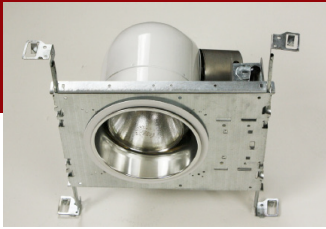

7" INCANDESCENT SERIES ADJ. OPEN REFLECTOR/BAFFLE 150 WATT MAX

7000A SPECTRUM SILVER SERIES™

FEATURES & SPECIFICATIONS:

- 7" Adjustable incandescent series, excellent cutoff.
- Available open.
- 20 gauge galvanized frame.
- 12" bar hangers expandable to 24" standard. BH27 - 27" bars available.
- Junction box pre-wired, grounded.
- Suitable for use in damp location.
- Manufactured and tested to UL No.1598.

SIDE VIEW

TOP VIEW

DISTANCE FROM CEILING		DIAMETER OF CIRCLE
5.5	646	1.0
7.5	347	1.0
9.5	217	1.0
11.5	148	2.0
13.5	107	2.0

CONE OF LIGHT

7000A/7007SG- Efficiency:
83.8%
Spacing: 0.16

Dimensions shown are nominal. Spectrum Lighting is continually improving products and reserves the right to make changes that will not alter performance or appearance with or without written notice.

1. SPECIFY FRAME

FRAME	LAMPS	OPTIONS
SP7000A Spectrum Silver 7"	BR30 R30 PAR20 PAR30L PAR38 R40	T277 -277V TO 120V Step-Down transformer BH27 -27" Mounting Bars (2 per set) FS -Fuse holder and fuse PR -Plaster Ring 1-430 TBC -T-bar clips 1-475
SP7000A		FS