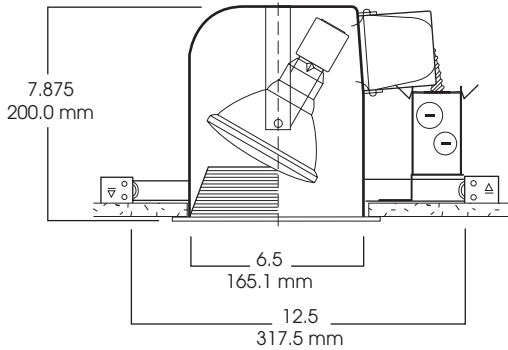

7" INCANDESCENT SERIES ADJ. OPEN REFLECTOR/BAFFLE 150 WATT MAX

7000A SPECTRUM SILVER SERIES™

FEATURES & SPECIFICATIONS:

- 7" Adjustable incandescent series, excellent cutoff.
- Available open.
- 20 gauge galvanized frame.
- 12" bar hangers expandable to 24" standard. BH27 - 27" bars available.
- Junction box pre-wired, grounded.
- Suitable for use in damp location.
- Manufactured and tested to UL No.1598.

SIDE VIEW

TOP VIEW

DISTANCE FROM CEILING		DIAMETER OF CIRCLE
5.5	646	1.0
7.5	347	1.0
9.5	217	1.0
11.5	148	2.0
13.5	107	2.0

CONE OF LIGHT

7000A/7007SG- Efficiency:
83.8%
Spacing: 0.16

Dimensions shown are nominal. Spectrum Lighting is continually improving products and reserves the right to make changes that will not alter performance or appearance with or without written notice.