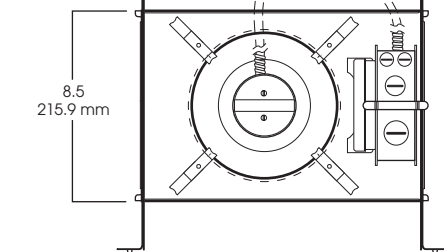

6" VERTICAL FLUORESCENT OPEN /WALL WASH/LENS

1 x 42 WATT MAX

6VF
SPECTRUM
SILVER SERIES™

- 6" vertical lamp compact fluorescent.
- Available open, lensed, and wall wash.
- 20 gauge galvanized steel frame.
- 12" bar hangers expandable to 24" standard.
- .0625 spun aluminum reflector.
- Junction box pre-wired, grounded.
- Electronic ballast 120/277v standard.
- Ballast serviceable from the ceiling aperture.
- Suitable for use in damp location. Lensed fixture has Wet Location option.
- UL listed to standard no. 1598.

SIDE VIEW

TOP VIEW

DISTANCE FROM CEILING	26	16.0	DIAMETER OF CIRCLE
5.5			21.0
7.5	14		27.0
9.5	9		33.0
11.5	6		39.0
13.5	4		

CONE OF LIGHT

SP6V132 6410SG-
Efficiency: 68.1%
Spacing: 1.40

1. SPECIFY FRAME

FRAME	WATTS	BALLAST	OPTIONS
SP6VF-	13	EX -Electronic, multi-volt 120v thru 277v	EM -Emergency battery pack (specify voltage)
Spectrum Silver	18	DA1 -Advance Mark 10™ powerline dimming, 120v ¹	FS -Fuse holder and fuse
6" Vertical	26	DA2 -Advance Mark 10™ powerline dimming, 277v ¹	PR -Plaster ring (pg 1-430)
	32	DM7 -Advance Mark 7™ 0-10v dimming, 120v thru 277v	RM -Remodler housing
	42	DL1 -Lutron Compact SE™ 120v (min. dimming level 5%) ¹	BH27 -27" mounting bar
		DL2 -Lutron Compact SE™ 277v (min. dimming level 5%) ¹	TBC -T-bar clip
SP6VF	142	EX	