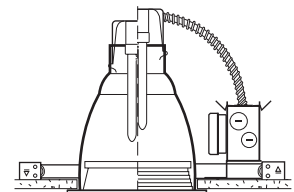

2. SPECIFY TRIM

OPEN	LENSED

TRIM #	FINISH	OPTIONS	TRIM #	SPLAY FINISH	LENS/OPTIONS
6410	SG-Sift Glow	GS-Gasket	6420	WS-White /	PG-Prismatic Glass
Open	CL-Clear Bright Alzak	BB-Black Micro Baffle	Lens	White flange	lens (standard)
	GO-Gold Alzak	WB-White Micro Baffle		(standard)	FG-Frosted Glass
	HZ-Matte Low			SGS-Soft Glow/	FL-Fresnel Lens
	Iridescent			White flange	GL-Clear Glass lens
6490	PW-Pewter Alzak			RB-Regressed	GS-Gasket
Wall	UM-Umber Alzak			Black baffle	PC-Clear
Wash	WE-Wheat Alzak			White flange	Polycarbonate
	BL-Black Finish			RW-Regressed	PP-Prismatic
	WH-White Finish			White baffle	Polycarbonate
	PF-Polished Flange			White flange	WL-Wet Location
				PF-Polished	1-470
				Flange	XB-Cross Blade
				BF-Black Flange	Louver
AR6410	SG	GS	6420	WS	PG

3. FINISHED ORDER/SPECIFICATION

SP6VF132EX/6410 SG PF

Dimensions shown are nominal. Spectrum Lighting is continually improving products and reserves the right to make changes that will not alter performance or appearance with or without written notice.