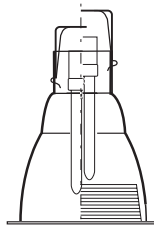

2. SPECIFY TRIM

OPEN	LENSED

TRIM #	FINISH	OPTIONS	TRIM #	SPLAY FINISH	LENS/OPTIONS
6410	SG-Sift Glow	GS-Gasket	6420	WS-White /	PG-Prismatic Glass
Open	CL-Clear Bright Alzak	BB-Black Micro Baffle	Lens	White flange	lens (standard)
	GO-Gold Alzak	WB-White Micro Baffle		(standard)	FG-Frosted Glass
	HZ-Matte Low			SGS-Soft Glow/	FL-Fresnel Lens
	Iridescent			White flange	GL-Clear Glass lens
6490	PW-Pewter Alzak			RB-Regressed	GS-Gasket
Wall	UM-Umber Alzak			Black baffle	PC-Clear
Wash	WE-Wheat Alzak			White flange	Polycarbonate
	BL-Black Finish			RW-Regressed	PP-Prismatic
	WH-White Finish			White baffle	Polycarbonate
	PF-Polished Flange			White flange	WL-Wet Location
				PF-Polished	1-470
				Flange	XB-Cross Blade
				BF-Black Flange	Louver
AR6410	SG	GS	6420	WS	PG

3. FINISHED ORDER/SPECIFICATION

SP6VF132EX/6410 SG PF

Dimensions shown are nominal. Spectrum Lighting is continually improving products and reserves the right to make changes that will not alter performance or appearance with or without written notice.