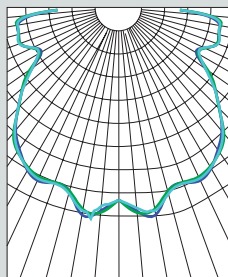

6" VERTICAL FLUORESCENT OPEN /WALL WASH/LENS

1 x 42 WATT MAX

6VF
SPECTRUM
SILVER SERIES™

- 6" vertical lamp compact fluorescent.
- Available open, lensed, and wall wash.
- 20 gauge galvanized steel frame.
- 12" bar hangers expandable to 24" standard.
- .0625 spun aluminum reflector.
- Junction box pre-wired, grounded.
- Electronic ballast 120/277v standard.
- Ballast serviceable from the ceiling aperture.
- Suitable for use in damp location. Lensed fixture has Wet Location option.
- UL listed to standard no. 1598.

SIDE VIEW

TOP VIEW

DISTANCE FROM CEILING	26	16.0	DIAMETER OF CIRCLE
5.5			21.0
7.5	14		27.0
9.5	9		33.0
11.5	6		39.0
13.5	4		

CONE OF LIGHT

SP6V132 6410SG-
Efficiency: 68.1%
Spacing: 1.40

1. SPECIFY FRAME

FRAME	WATTS	BALLAST	OPTIONS
SP6VF-	13	EX -Electronic, multi-volt 120v thru 277v	EM -Emergency battery pack (specify voltage)
Spectrum Silver	18	DA1 -Advance Mark 10™ powerline dimming, 120v ¹	FS -Fuse holder and fuse
6" Vertical	26	DA2 -Advance Mark 10™ powerline dimming, 277v ¹	PR -Plaster ring (pg 1-430)
	32	DM7 -Advance Mark 7™ 0-10v dimming, 120v thru 277v	RM -Remodler housing
	42	DL1 -Lutron Compact SE™ 120v (min. dimming level 5%) ¹	BH27 -27" mounting bar
		DL2 -Lutron Compact SE™ 277v (min. dimming level 5%) ¹	TBC -T-bar clip
SP6VF	142	EX	