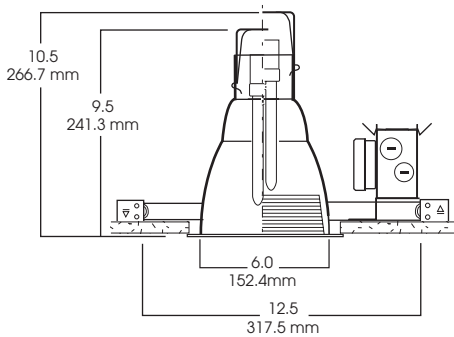

6" VERTICAL FLUORESCENT OPEN /WALL WASH/LENS

1 x 42 WATT MAX

6VF
SPECTRUM
SILVER SERIES™

- 6" vertical lamp compact fluorescent.
- Available open, lensed, and wall wash.
- 20 gauge galvanized steel frame.
- 12" bar hangers expandable to 24" standard.
- .0625 spun aluminum reflector.
- Junction box pre-wired, grounded.
- Electronic ballast 120/277v standard.
- Ballast serviceable from the ceiling aperture.
- Suitable for use in damp location. Lensed fixture has Wet Location option.
- UL listed to standard no. 1598.

SIDE VIEW

TOP VIEW

DISTANCE FROM CEILING	26	16.0	DIAMETER OF CIRCLE
5.5			21.0
7.5	14		27.0
9.5	9		33.0
11.5	6		39.0
13.5	4		

CONE OF LIGHT

SP6V132 6410SG-
Efficiency: 68.1%
Spacing: 1.40

1. SPECIFY FRAME

FRAME	WATTS	BALLAST	OPTIONS
SP6VF-	13	EX -Electronic, multi-volt 120v thru 277v	EM -Emergency battery pack (specify voltage)
Spectrum Silver	18	DA1 -Advance Mark 10™ powerline dimming, 120v ¹	FS -Fuse holder and fuse
6" Vertical	26	DA2 -Advance Mark 10™ powerline dimming, 277v ¹	PR -Plaster ring (pg 1-430)
	32	DM7 -Advance Mark 7™ 0-10v dimming, 120v thru 277v	RM -Remodler housing
	42	DL1 -Lutron Compact SE™ 120v (min. dimming level 5%) ¹	BH27 -27" mounting bar
		DL2 -Lutron Compact SE™ 277v (min. dimming level 5%) ¹	TBC -T-bar clip
SP6VF	142	EX	

3. FINISHED ORDER/SPECIFICATION

SP6VF132EX/6410 SG PF

Dimensions shown are nominal. Spectrum Lighting is continually improving products and reserves the right to make changes that will not alter performance or appearance with or without written notice.