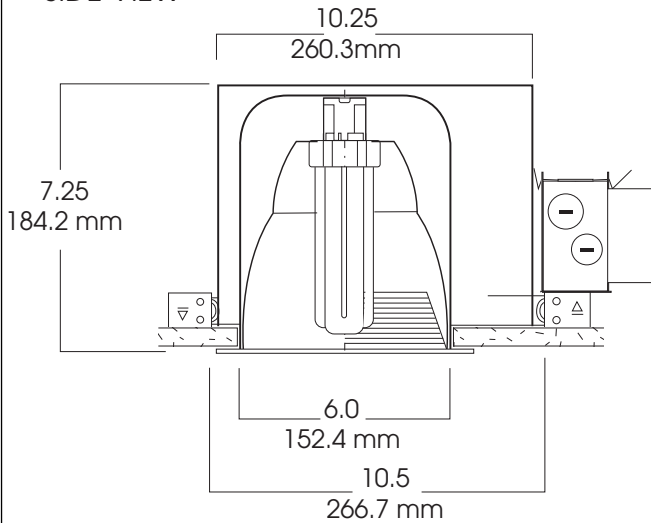

**6" VERTICAL FLUORESCENT
OPEN INSULATED CEILING
1 x 42 WATT MAX**

6050FIC
SERIES

SIDE VIEW

TOP VIEW

FIXTURE SPECIFICATIONS

FIXTURE	#LAMP	WATTS	BALLAST TYPE
SP6050FIC	1	26	EX - Electronic 120/277 (standard)
		32	
		42	

TRIM SPECIFICATIONS

TRIM NO:
6310

FINISH:

- CL**- Clear Alzak
- GO**-Gold Alzak
- BL**- Black Finish
- WH**- White Finish

TRIM OPTIONS

- BF**- Black Flange
- BB**- Black Micro Baffle
- WB**- White Micro Baffle

TYPICAL ORDER

Line item 1 (FRAME): **SP66050FIC142EX**
Line Item 2 (TRIM): **6310 CL**

PRODUCT INFORMATION

- Insulated Ceiling, Air Tight, compact fluorescent fixture from Spectrum Lighting. **MAXIMUM WATTAGE 1X42.**
- Clear Alzak reflector, white flange. (standard)
- 20 gauge galvanized frame.
- 12" bar hangers expandable to 24" standard
- Junction box pre-wired, grounded.
- Electronic ballast 120/277v standard..
- Suitable for use in damp location.
- UL listed.

FRAME OPTIONS

- AT**- Airtight
- FS** - Fusing
- BH27** - 27" Mounting Bars (2 Per Set).

TRIM OPTIONS

- GS** - Gasket (For Reflector).

SUBMITTAL WORKSHEET

FIXTURE NO.

FRAME-IN-KIT NO.

FIXTURE TYPE