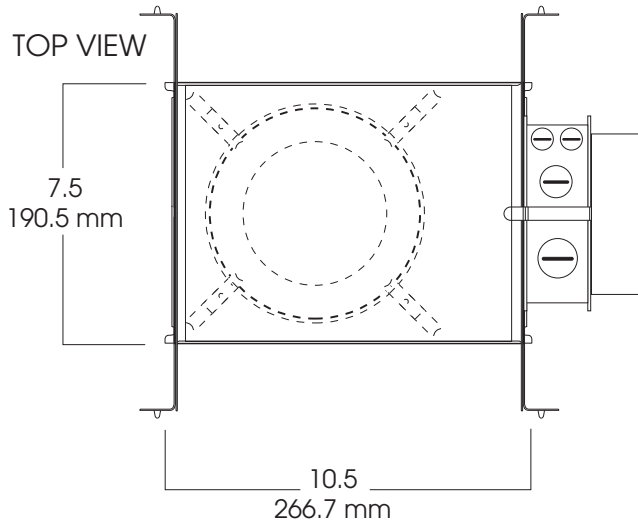

**6" VERTICAL FLUORESCENT
OPEN INSULATED CEILING
1 x 42 WATT MAX**

6050FIC
SERIES

SIDE VIEW

TOP VIEW

FIXTURE SPECIFICATIONS

FIXTURE	#LAMP	WATTS	BALLAST TYPE
SP6050FIC	1	26	EX - Electronic 120/277 (standard)
		32	
		42	

TYPICAL ORDER

Line item 1 (FRAME): **SP66050FIC142EX**
Line Item 2 (TRIM): **6310 CL**

PRODUCT INFORMATION

- Insulated Ceiling, Air Tight, compact fluorescent fixture from Spectrum Lighting. **MAXIMUM WATTAGE 1X42.**
- Clear Alzak reflector, white flange. (standard)
- 20 gauge galvanized frame.
- 12" bar hangers expandable to 24" standard
- Junction box pre-wired, grounded.
- Electronic ballast 120/277v standard..
- Suitable for use in damp location.
- UL listed.

FRAME OPTIONS

- AT**- Airtight
- FS** - Fusing
- BH27** - 27" Mounting Bars (2 Per Set).

TRIM OPTIONS

- GS** - Gasket (For Reflector).

SUBMITTAL WORKSHEET

FIXTURE NO.

FRAME-IN-KIT NO.

FIXTURE TYPE