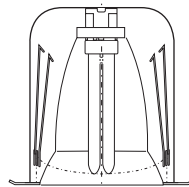

2. SPECIFY TRIM

DECORATIVE TRIM OPTIONS

TRIM #	FINISH	OPTIONS
6610- Open Trim	CL -Clear Alzak GO -Gold Alzak BL -Black Finish WH -White Finish	BF -Black Flange BB -Black Micro Baffle
6610 CL		 6610 CL 6610 DO 6610 FL

3. FINISHED ORDER/SPECIFICATION

SP6000FICAT / 6610 CL

Dimensions shown are nominal. Spectrum Lighting is continually improving products and reserves the right to make changes that will not alter performance or appearance with or without written notice.