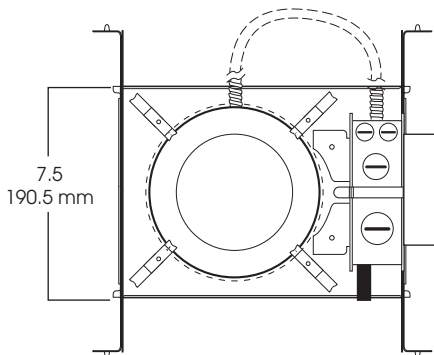

6" VERTICAL FLUORESCENT OPEN/INSULATED CEILING 26 WATT MAX

6000FIC
SPECTRUM
SILVER SERIES™

- Insulated Ceiling/Air Tight 6" downlight.
- Open reflector
- Remodel options.
- #20 gauge galvanized frame.
- 12" bar hangers expandable to 24", standard.
- .0625 spun aluminum reflector.
- Junction box pre-wired, grounded.
- Electronic ballast 120/277v standard.
- Ballast serviceable from the ceiling aperture.
- Suitable for use in damp location.
- UL listed to standard no. 1598

SIDE VIEW

TOP VIEW

RM

1. SPECIFY FRAME

FRAME	LAMP	BALLAST	OPTIONS
SP6000FIC- Spectrum Silver 6" Vertical Fluorescent insulated Ceiling	1x13w 1x18w 1x26w	EX -Electronic 120/277 (standard)	FS -Fuse holder and fuse RM -Remodel Housing BH27 -27" mounting bars
SP6000FICAT		EX	EM/

3. FINISHED ORDER/SPECIFICATION

SP6000FICAT / 6610 CL

Dimensions shown are nominal. Spectrum Lighting is continually improving products and reserves the right to make changes that will not alter performance or appearance with or without written notice.