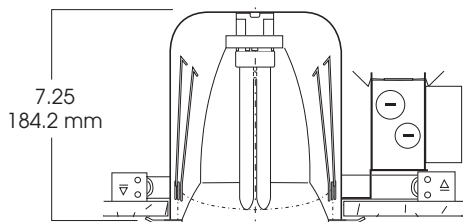

6" VERTICAL FLUORESCENT OPEN/INSULATED CEILING 26 WATT MAX

6000FIC
SPECTRUM
SILVER SERIES™

- Insulated Ceiling/Air Tight 6" downlight.
- Open reflector
- Remodel options.
- #20 gauge galvanized frame.
- 12" bar hangers expandable to 24", standard.
- .0625 spun aluminum reflector.
- Junction box pre-wired, grounded.
- Electronic ballast 120/277v standard.
- Ballast serviceable from the ceiling aperture.
- Suitable for use in damp location.
- UL listed to standard no. 1598

SIDE VIEW

TOP VIEW

RM

1. SPECIFY FRAME

FRAME	LAMP	BALLAST	OPTIONS
SP6000FIC- Spectrum Silver 6" Vertical Fluorescent insulated Ceiling	1x13w 1x18w 1x26w	EX -Electronic 120/277 (standard)	FS -Fuse holder and fuse RM -Remodel Housing BH27 -27" mounting bars
SP6000FICAT		EX	EM/

2. SPECIFY TRIM

DECORATIVE TRIM OPTIONS

TRIM #	FINISH	OPTIONS
6610- Open Trim	CL -Clear Alzak GO -Gold Alzak BL -Black Finish WH -White Finish	BF -Black Flange BB -Black Micro Baffle
6610 CL		 6610 CL 6610 DO 6610 FL

3. FINISHED ORDER/SPECIFICATION

SP6000FICAT / 6610 CL

Dimensions shown are nominal. Spectrum Lighting is continually improving products and reserves the right to make changes that will not alter performance or appearance with or without written notice.

PROJECT:	TYPE:
CAT. NO.: