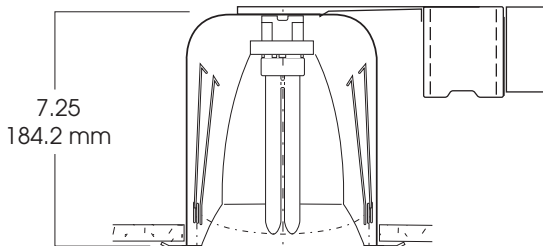

RM

1. SPECIFY FRAME

FRAME	LAMP	BALLAST	OPTIONS
SP6000FIC- Spectrum Silver 6" Vertical Fluorescent insulated Ceiling	1x13w 1x18w 1x26w	EX -Electronic 120/277 (standard)	FS -Fuse holder and fuse RM -Remodel Housing BH27 -27" mounting bars
SP6000FICAT		EX	EM/

2. SPECIFY TRIM

DECORATIVE TRIM OPTIONS

TRIM #	FINISH	OPTIONS
6610- Open Trim	CL -Clear Alzak GO -Gold Alzak BL -Black Finish WH -White Finish	BF -Black Flange BB -Black Micro Baffle
6610 CL		 6610 CL 6610 DO 6610 FL

3. FINISHED ORDER/SPECIFICATION

SP6000FICAT / 6610 CL

Dimensions shown are nominal. Spectrum Lighting is continually improving products and reserves the right to make changes that will not alter performance or appearance with or without written notice.

PROJECT:	TYPE:
CAT. NO.: