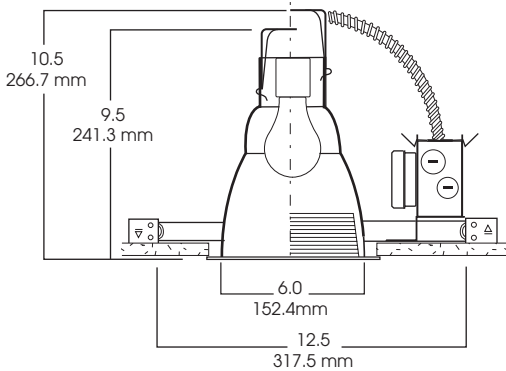

6" INCANDESCENT SERIES OPEN/ LENS/ WALL WASH 100 WATT MAX

6000A SPECTRUM SILVER SERIES™

FEATURES & SPECIFICATIONS:

- 6" incandescent series.
- Available open, lens and wall wash.
- 20 gauge galvanized frame.
- 12" bar hangers expandable to 24" standard. BH27 - 27" bars available.
- Junction box pre-wired, grounded.
- Suitable for use in damp location. Lensed fixture has Wet Location option
- Manufactured and tested to UL No.1598.

SIDE VIEW

TOP VIEW

DISTANCE FROM CEILING		DIAMETER OF CIRCLE
5.5	58	3.0
7.5	31	5.0
9.5	19	6.0
11.5	13	7.0
13.5	10	8.0

CONE OF LIGHT

6000A/6410SG-Efficiency:
79.6%
Spacing: 0.64

Dimensions shown are nominal. Spectrum Lighting is continually improving products and reserves the right to make changes that will not alter performance or appearance with or without written notice.