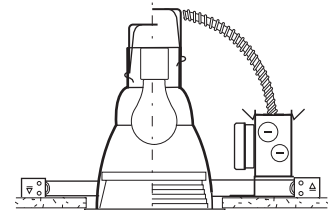

2. SPECIFY TRIM

OPEN

LENSED

TRIM #	FINISH	OPTIONS	TRIM #	FINISH	OPTIONS
6410 Open Trim	SG-Soft Glow CL-Clear Alzak GO-Gold Alzak HZ-Haze PW-Pewter	GS-Gasket BB-Black Micro Baffle WB-White Micro Baffle	6420 Lensed Trim	WS-White Splay/ Flange (standard) SGS-Soft Glow Alzak Splay/ White flange RW-Regressed White Baffled Splay/White Flange RB-Regressed Baffled Splay Black w/ White Flange	GL-Clear Temp WL-Wet Location FG-Frosted Glass Lens FL- Fresnel Glass Lens PG-Prismatic Glass lens
6920 Wall Wash	UM-Umber Alzak WE-Wheat Alzak BL-Black Finish WH-White Finish PF-Polished Flange	CW-Corner Wall Wash DW-Double Wall Wash			

6410 SG

GS

6420 WS

PG

3. FINISHED ORDER/SPECIFICATION

SP6000A/6410 SG

PROJECT:

TYPE:

CAT. NO.: