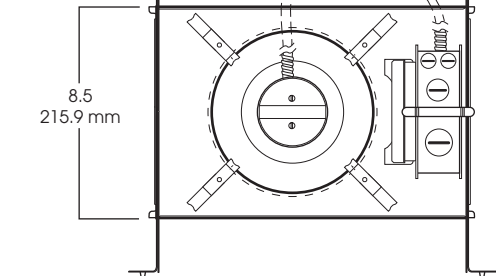

6" INCANDESCENT SERIES OPEN/ LENS/ WALL WASH 100 WATT MAX

6000A SPECTRUM SILVER SERIES™

FEATURES & SPECIFICATIONS:

- 6" incandescent series.
- Available open, lens and wall wash.
- 20 gauge galvanized frame.
- 12" bar hangers expandable to 24" standard. BH27 - 27" bars available.
- Junction box pre-wired, grounded.
- Suitable for use in damp location. Lensed fixture has Wet Location option
- Manufactured and tested to UL No.1598.

SIDE VIEW

TOP VIEW

DISTANCE FROM CEILING		DIAMETER OF CIRCLE
5.5	58	3.0
7.5	31	5.0
9.5	19	6.0
11.5	13	7.0
13.5	10	8.0

CONE OF LIGHT

6000A/6410SG-Efficiency:
79.6%
Spacing: 0.64

Dimensions shown are nominal. Spectrum Lighting is continually improving products and reserves the right to make changes that will not alter performance or appearance with or without written notice.