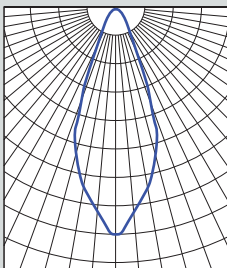

SIDE VIEW

TOP VIEW

DISTANCE FROM CEILING		DIAMETER OF CIRCLE
5.5	58	3.0
7.5	31	5.0
9.5	19	6.0
11.5	13	7.0
13.5	10	8.0

CONE OF LIGHT

6000A/6410SG-Efficiency:
79.6%
Spacing: 0.64

Dimensions shown are nominal. Spectrum Lighting is continually improving products and reserves the right to make changes that will not alter performance or appearance with or without written notice.