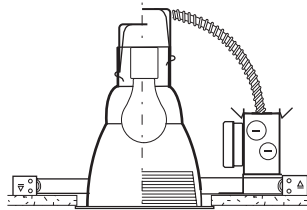

2. SPECIFY TRIM

OPEN

LENSED

TRIM #	FINISH	OPTIONS	TRIM #	FINISH	OPTIONS
6410 Open Trim	SG-Soft Glow CL-Clear Alzak GO-Gold Alzak HZ-Haze PW-Pewter	GS-Gasket BB-Black Micro Baffle WB-White Micro Baffle	6420 Lensed Trim	WS-White Splay/ Flange (standard) SGS-Soft Glow Alzak Splay/ White flange RW-Regressed White Baffled Splay/White Flange RB-Regressed Baffled Splay Black w/ White Flange	GL-Clear Temp WL-Wet Location FG-Frosted Glass Lens FL- Fresnel Glass Lens PG-Prismatic Glass lens
6920 Wall Wash	UM-Umber Alzak WE-Wheat Alzak BL-Black Finish WH-White Finish PF-Polished Flange	CW-Corner Wall Wash DW-Double Wall Wash			

6410 SG

GS

6420 WS

PG

3. FINISHED ORDER/SPECIFICATION

SP6000A/6410 SG

PROJECT:

TYPE:

CAT. NO.: