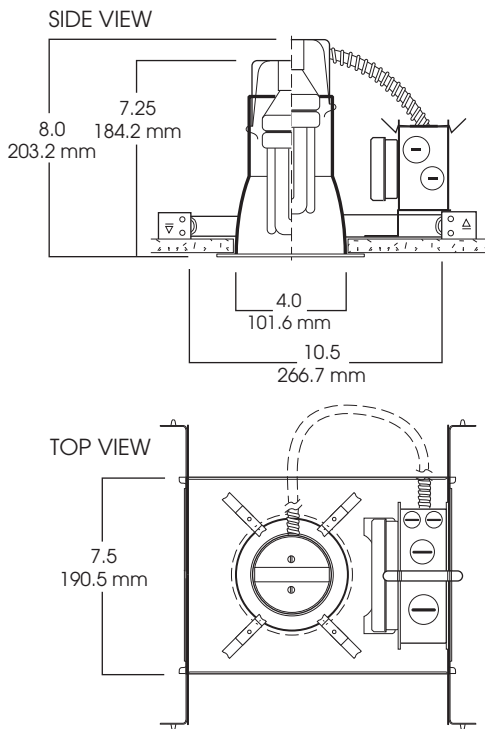

4" VERTICAL FLUORESCENT OPEN/WALL WASH

1 x 42 WATT MAX

4VF
SPECTRUM
SILVER SERIES™

- 4" vertical lamp compact fluorescent series.
- Available open and wall wash.
- 20 gauge galvanized steel frame.
- 12" bar hangers expandable to 24" standard.
- .0625 spun aluminum reflector.
- Junction box pre-wired, grounded.
- Electronic ballast 120/277V standard.
- Ballast serviceable from the ceiling aperture.
- Suitable for use in damp location.
- UL listed to standard no. 1598.

3. FINISHED ORDER/SPECIFICATION

SP4VF42EXEM(120V)/4410 SG

Dimensions shown are nominal. Spectrum Lighting is continually improving products and reserves the right to make changes that will not alter performance or appearance with or without written notice.