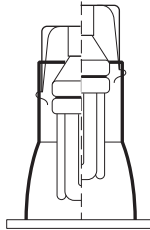

2. SPECIFY TRIM

OPEN

TRIM #	FINISH	OPTIONS
4410	SG-Soft Glow	PF-Polished
Open	CL-Clear Alzak	Flange
	GO-Gold Alzak	BF-Black
	HZ-Haze	Flange
4490	PW-Pewter	BB-Black
Open	UM-Umber Alzak	Micro
Wall Wash	WE-Wheat Alzak	Baffle
	BL-Black Finish	WB-White
	WH-White Finish	Micro
	PF-Polished	Baffle
	Flange	GS-Gasket
	BF-Black Flange	
4410 SG		GS

3. FINISHED ORDER/SPECIFICATION

SP4VF42EXEM(120V)/4410 SG

Dimensions shown are nominal. Spectrum Lighting is continually improving products and reserves the right to make changes that will not alter performance or appearance with or without written notice.

SPECTRUM
LIGHTING, INC
www.speclight.com

PROJECT:

TYPE:

CAT. NO.:

994 Jefferson Street, Fall River, MA 02721 508.678.2303 FAX 508.678.2260