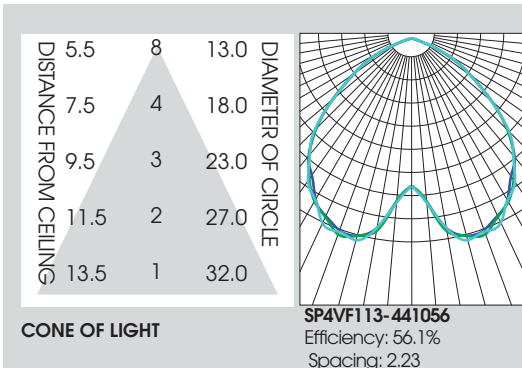

4" VERTICAL FLUORESCENT OPEN/WALL WASH

1 x 42 WATT MAX

4VF
SPECTRUM
SILVER SERIES™

- 4" vertical lamp compact fluorescent series.
- Available open and wall wash.
- 20 gauge galvanized steel frame.
- 12" bar hangers expandable to 24" standard.
- .0625 spun aluminum reflector.
- Junction box pre-wired, grounded.
- Electronic ballast 120/277V standard.
- Ballast serviceable from the ceiling aperture.
- Suitable for use in damp location.
- UL listed to standard no. 1598.