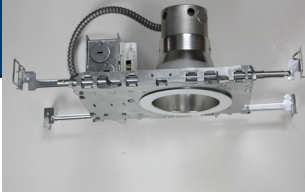

4" MH SERIES OPEN REFLECTOR/BAFFLE

39 WATT MAX (PAR-20)

4MH
SPECTRUM
SILVER SERIES™

- 4" Metal Halide down-light series.
- Available open.
- 20 gauge galvanized steel frame.
- 12" bar hangers expandable to 24" standard.
- .0625 spun aluminum reflector.
- Junction box pre-wired, grounded.
- Electronic ballast 120/277V standard.
- Ballast serviceable from the ceiling aperture.
- Suitable for use in damp location.
- ETL listed to standard no. 1598.

1. SPECIFY FRAME

| FRAME | WATTS | BALLAST | LAMP | OPTIONS |
|---|-----------|---|-------|--|
| SP4MH- Spectrum Silver 4" Metal Halide | 20 39 | EX -Electronic, multi-volt 120v thru 277v | PAR20 | FS-Fuse holder and fuse BH27-27" Mounting Bars (2 per set) PR-Plaster Ring 1-430 RM-Remodeler Housing 1-450 SCA-Slope Ceiling Adaptor 1-435 TBC-T-bar clips 1-475 QRS120-Quartz Restrike- 120v QRS277-Quartz Restrike- 277v |
| SP4MH | 39 | EX | | FS/ |