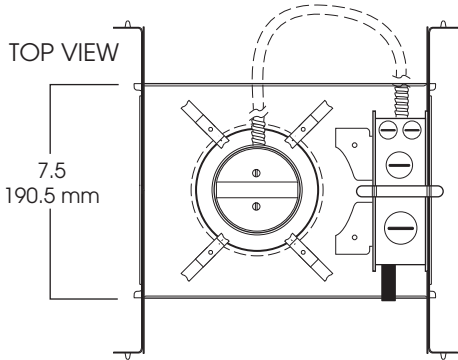

4" MH SERIES OPEN REFLECTOR/BAFFLE

39 WATT MAX (PAR-20)

4MH
SPECTRUM
SILVER SERIES™

- 4" Metal Halide down-light series.
- Available open.
- 20 gauge galvanized steel frame.
- 12" bar hangers expandable to 24" standard.
- .0625 spun aluminum reflector.
- Junction box pre-wired, grounded.
- Electronic ballast 120/277V standard.
- Ballast serviceable from the ceiling aperture.
- Suitable for use in damp location.
- ETL listed to standard no. 1598.

1. SPECIFY FRAME

| FRAME | WATTS | BALLAST | LAMP | OPTIONS |
|---|-----------|---|-------|--|
| SP4MH- Spectrum Silver 4" Metal Halide | 20 39 | EX -Electronic, multi-volt 120v thru 277v | PAR20 | FS-Fuse holder and fuse BH27-27" Mounting Bars (2 per set) PR-Plaster Ring 1-430 RM-Remodeler Housing 1-450 SCA-Slope Ceiling Adaptor 1-435 TBC-T-bar clips 1-475 QRS120-Quartz Restrike- 120v QRS277-Quartz Restrike- 277v |
| SP4MH | 39 | EX | | FS/ |

4110 SG **PF**

3. FINISHED ORDER:

SP4MH39E1/4110 SG

Dimensions shown are nominal. Spectrum Lighting is continually improving products and reserves the right to make changes that will not alter performance or appearance with or without written notice.