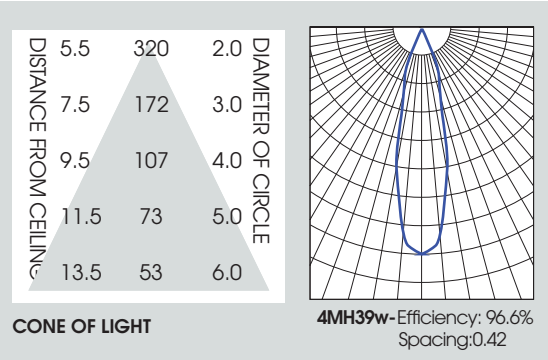

4" MH SERIES OPEN REFLECTOR/BAFFLE

39 WATT MAX (PAR-20)

4MH
SPECTRUM
SILVER SERIES™

- 4" Metal Halide down-light series.
- Available open.
- 20 gauge galvanized steel frame.
- 12" bar hangers expandable to 24" standard.
- .0625 spun aluminum reflector.
- Junction box pre-wired, grounded.
- Electronic ballast 120/277V standard.
- Ballast serviceable from the ceiling aperture.
- Suitable for use in damp location.
- ETL listed to standard no. 1598.