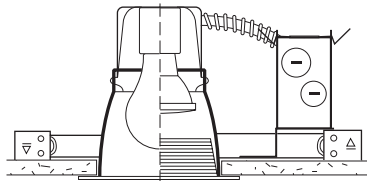

2. SPECIFY TRIM

OPEN

TRIM #	FINISH	OPTIONS
4110	SG-Soft Glow	PF-Polished
OPEN	CL-Clear Alzak	Flange
	GO-Gold Alzak	BF-Black
	HZ-Haze	Flange
	PW-Pewter	BB-Black
	UM-Umber Alzak	Micro
	WE-Wheat Alzak	Baffle
	BL-Black Finish	WB-White
	WH-White Finish	Micro
	PF-Polished	Baffle
	Flange	-*Specify Flange Finish

4110 SG   **PF**

3. FINISHED ORDER:

SP4MH39E1/4110 SG

Dimensions shown are nominal. Spectrum Lighting is continually improving products and reserves the right to make changes that will not alter performance or appearance with or without written notice.