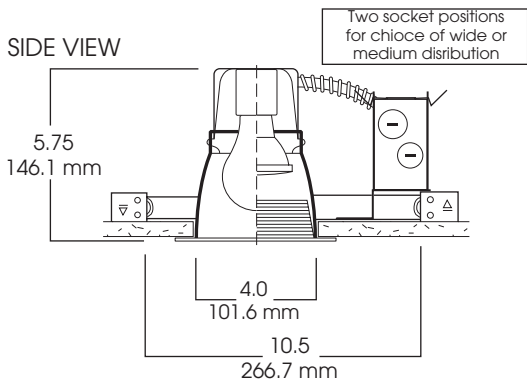

4" MH SERIES OPEN REFLECTOR/BAFFLE

39 WATT MAX (PAR-20)

4MH
SPECTRUM
SILVER SERIES™

- 4" Metal Halide down-light series.
- Available open.
- 20 gauge galvanized steel frame.
- 12" bar hangers expandable to 24" standard.
- .0625 spun aluminum reflector.
- Junction box pre-wired, grounded.
- Electronic ballast 120/277V standard.
- Ballast serviceable from the ceiling aperture.
- Suitable for use in damp location.
- ETL listed to standard no. 1598.

1. SPECIFY FRAME

| FRAME | WATTS | BALLAST | LAMP | OPTIONS |
|---|-----------|---|-------|--|
| SP4MH- Spectrum Silver 4" Metal Halide | 20 39 | EX -Electronic, multi-volt 120v thru 277v | PAR20 | FS-Fuse holder and fuse BH27-27" Mounting Bars (2 per set) PR-Plaster Ring 1-430 RM-Remodeler Housing 1-450 SCA-Slope Ceiling Adaptor 1-435 TBC-T-bar clips 1-475 QRS120-Quartz Restrike- 120v QRS277-Quartz Restrike- 277v |
| SP4MH | 39 | EX | | FS/ |