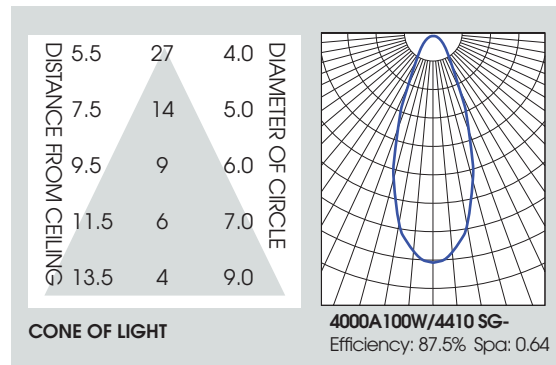

# 4" INCANDESCENT SERIES OPEN REFLECTOR 100 WATT MAX

**4000A**  
**SPECTRUM**  
SILVER SERIES™

## FEATURES & SPECIFICATIONS:

- 4" Deep incandescent series, excellent cutoff.
- Available open.
- 20 gauge galvanized frame.
- 12" bar hangers expandable to 24" standard. BH27 - 27" bars available.
- Junction box pre-wired, grounded.
- Suitable for use in damp location.
- Manufactured and tested to UL No.1598.