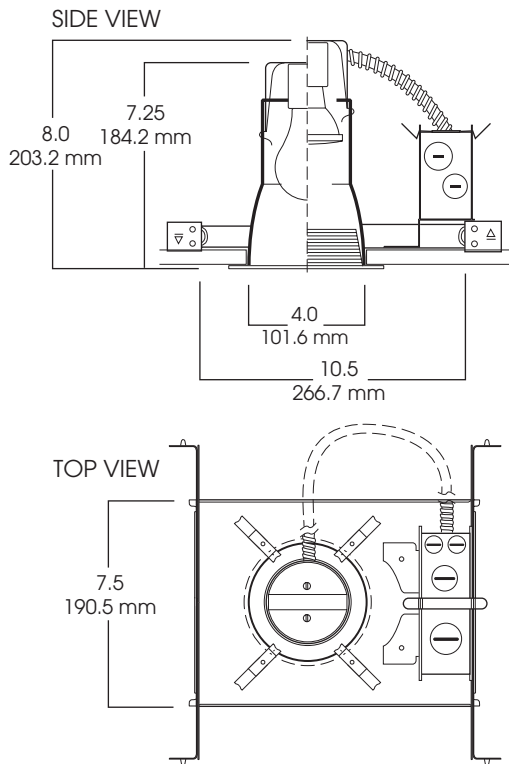

## FEATURES & SPECIFICATIONS:

- 4" Deep incandescent series, excellent cutoff.
- Available open.
- 20 gauge galvanized frame.
- 12" bar hangers expandable to 24" standard. BH27 - 27" bars available.
- Junction box pre-wired, grounded.
- Suitable for use in damp location.
- Manufactured and tested to UL No.1598.

## 1. SPECIFY FRAME

FRAME	LAMPS	OPTIONS
<b>SP4000A</b> Spectrum Silver 4" Shallow	<b>A19</b> <b>PAR20</b> <b>R20</b>	<b>T277</b> -277V TO 120V Step-Down transformer <b>BH27</b> -27" Mounting Bars (2 per set) <b>FS</b> -Fuse holder and fuse <b>PR</b> -Plaster Ring 1-430 <b>RM</b> -Remodeler Housing (Split Frame) <b>TBC</b> -T-bar clips 1-475
<b>SP4000A</b>		<b>FS</b>