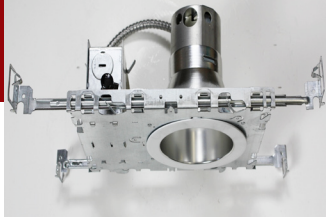

## FEATURES & SPECIFICATIONS:

- 4" Deep incandescent series, excellent cutoff.
- Available open.
- 20 gauge galvanized frame.
- 12" bar hangers expandable to 24" standard. BH27 - 27" bars available.
- Junction box pre-wired, grounded.
- Suitable for use in damp location.
- Manufactured and tested to UL No.1598.

## 1. SPECIFY FRAME

FRAME	LAMPS	OPTIONS
<b>SP4000A</b> Spectrum Silver 4" Shallow	<b>A19</b> <b>PAR20</b> <b>R20</b>	<b>T277</b> -277V TO 120V Step-Down transformer <b>BH27</b> -27" Mounting Bars (2 per set) <b>FS</b> -Fuse holder and fuse <b>PR</b> -Plaster Ring 1-430 <b>RM</b> -Remodeler Housing (Split Frame) <b>TBC</b> -T-bar clips 1-475
<b>SP4000A</b>		<b>FS</b>