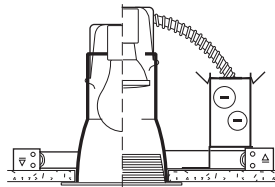

2. SPECIFY TRIM

OPEN

TRIM #	FINISH	OPTIONS
4410 Open Trim	SG-Soft Glow CL-Clear Alzak GO-Gold Alzak HZ-Haze PW-Pewter UM-Umber Alzak WE-Wheat Alzak BL-Black Finish WH-White Finish PF-Polished Flange	GS-Gasket BB-Black Micro Baffle WB-White Micro Baffle GS-Gasket
4410 SG		GS

3. FINISHED ORDER/SPECIFICATION

SP4000A/4410 SG

PROJECT:	TYPE:
CAT. NO.: