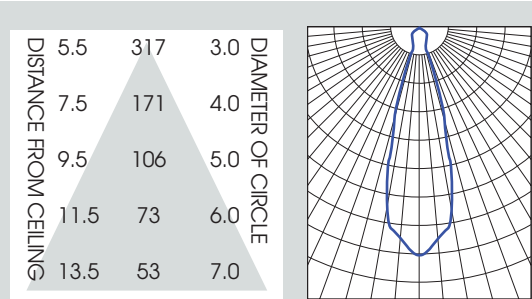

12" INCANDESCENT SERIES VERTICAL OPEN REFL./BAFFLE

500 WATT MAX

1200A
SPECTRUM
SILVER SERIES™

FEATURES & SPECIFICATIONS:

- 12" incandescent series.
- Available open and lensed.
- 20 gauge galvanized frame.
- 12" bar hangers expandable to 24" standard. BH27 - 27" bars available.
- Junction box pre-wired, grounded.
- Suitable for use in damp location. Lensed fixture has Wet Location option
- Manufactured and tested to UL No.1598.

CONE OF LIGHT

12IN250w-Efficiency: 98.2%
Spacing: 0.50

Dimensions shown are nominal. Spectrum Lighting is continually improving products and reserves the right to make changes that will not alter performance or appearance with or without written notice.