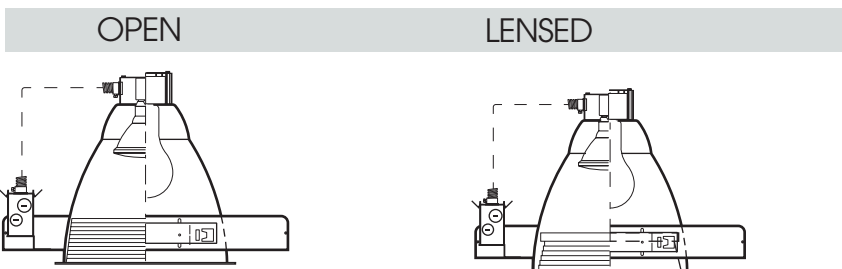

2. SPECIFY TRIM

TRIM #	FINISH	OPTIONS	TRIM #	FINISH	OPTIONS
1210 Open Trim	SG-Soft Glow CL-Clear Alzak GO-Gold Alzak HZ-Haze PW-Pewter UM-Umber Alzak WE-Wheat Alzak BL-Black Finish WH-White Finish PF-Polished Flange	GS-Gasket BB-Black Micro Baffle WB-White Micro Baffle PF-Polished Flange	1220 Lensed Trim	WS-White Splay/Flange(standard) SGS-Soft Glow Alzak Splay/White Flange RW-Regressed White Baffle Splay/White Flange RB-Regressed Baffled Splay Black W/ White Flange	GL-Clear Temp Glass Lens PG-Prismatic Glass FG-Frosted Glass Lens FA-Flat Alba Glass Lens FL-Fresnel Glass Lens

1210 SG

GS

1220 SGS

PG

3. FINISHED ORDER/SPECIFICATION

SP1200A/1210 SG

PROJECT:	TYPE:
CAT. NO.: