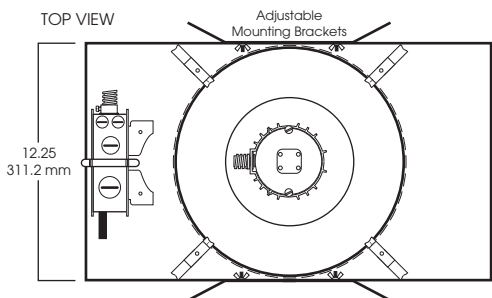

12" INCANDESCENT SERIES VERTICAL OPEN REFL./BAFFLE

500 WATT MAX

1200A
SPECTRUM
SILVER SERIES™

FEATURES & SPECIFICATIONS:

- 12" incandescent series.
- Available open and lensed.
- 20 gauge galvanized frame.
- 12" bar hangers expandable to 24" standard. BH27 - 27" bars available.
- Junction box pre-wired, grounded.
- Suitable for use in damp location. Lensed fixture has Wet Location option
- Manufactured and tested to UL No.1598.

CONE OF LIGHT

12IN250w-Efficiency: 98.2%
Spacing: 0.50

Dimensions shown are nominal. Spectrum Lighting is continually improving products and reserves the right to make changes that will not alter performance or appearance with or without written notice.