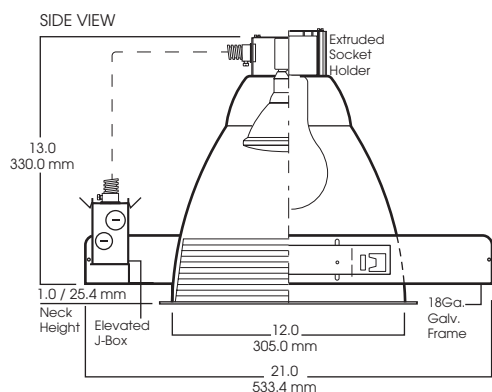

12" INCANDESCENT SERIES VERTICAL OPEN REFL./BAFFLE

500 WATT MAX

1200A
SPECTRUM
SILVER SERIES™

FEATURES & SPECIFICATIONS:

- 12" incandescent series.
- Available open and lensed.
- 20 gauge galvanized frame.
- 12" bar hangers expandable to 24" standard. BH27 - 27" bars available.
- Junction box pre-wired, grounded.
- Suitable for use in damp location. Lensed fixture has Wet Location option
- Manufactured and tested to UL No.1598.

CONE OF LIGHT

12IN250w-Efficiency: 98.2%
Spacing: 0.50

Dimensions shown are nominal. Spectrum Lighting is continually improving products and reserves the right to make changes that will not alter performance or appearance with or without written notice.