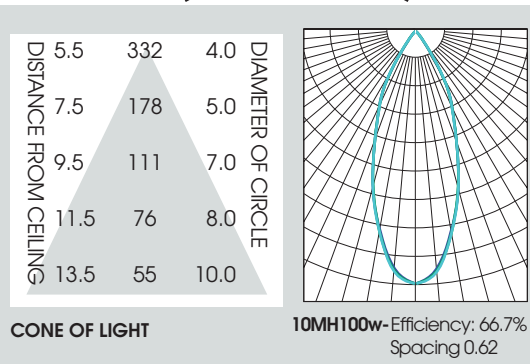

# 10" HID-MH SERIES OPEN/LENSED/WALL WASH 250 WATT MAX

- 10" Metal Halide downlight series.
- Available open, wall washed, and lensed.
- 18 gauge galvanized steel frame.
- 27" bar hangers.
- .0625 spun aluminum reflector.
- Junction box pre-wired, grounded.
- Electronic ballast 120/277V standard.
- Ballast serviceable from the ceiling aperture.
- Suitable for use in damp location. Lensed fixture has Wet Location option.
- UL listed to standard no. 1598.