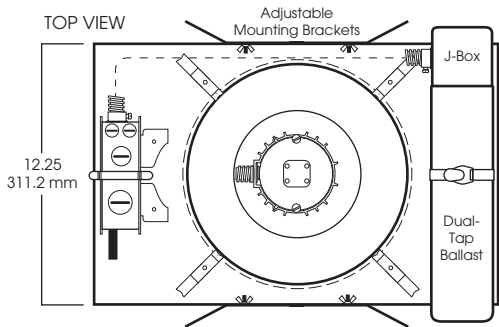

# 10" HID-MH SERIES OPEN/LENSED/WALL WASH 250 WATT MAX

- 10" Metal Halide downlight series.
- Available open, wall washed, and lensed.
- 18 gauge galvanized steel frame.
- 27" bar hangers.
- .0625 spun aluminum reflector.
- Junction box pre-wired, grounded.
- Electronic ballast 120/277V standard.
- Ballast serviceable from the ceiling aperture.
- Suitable for use in damp location. Lensed fixture has Wet Location option.
- UL listed to standard no. 1598.

## 1. SPECIFY FRAME

FRAME	WATTS	BALLAST	LAMP	OPTIONS
<b>SP10MH-</b>	<b>50*</b>	<b>EX-120/277</b>	PAR38	<b>FS</b> -Fuse holder and fuse
Spectrum	<b>70*</b>	<b>H1-120</b>	ED17	<b>BH27</b> -27" Mounting Bars (2 per set)
Silver 10"	<b>100*</b>	<b>H2-277</b>	ED28	<b>PR</b> -Plaster Ring 1-430
Metal Halide	<b>150*</b>			<b>RM</b> -Remodeler Housing 1-450
	<b>175</b>			<b>SCA</b> -Slope Ceiling Adaptor 1-435
	<b>250</b>			<b>TBC</b> -T-bar clips 1-475
<b>SP10HS**</b>				<b>QRS120</b> -Quartz Restrike-120v
Spectrum				<b>QRS277</b> -Quartz Restrike-277v
Silver 10"				
Metal Halide				
** F- Can Only				
*Electronic Ballast (120/277) standard up to 150 watts.				
<b>SP10MH</b>	<b>100</b>	<b>EX</b>	<b>ED17</b>	<b>FS/</b>

## 3. FINISHED ORDER:

**SP10MH100EX/1010 SG**

Dimensions shown are nominal. Spectrum Lighting is continually improving products and reserves the right to make changes that will not alter performance or appearance with or without written notice.