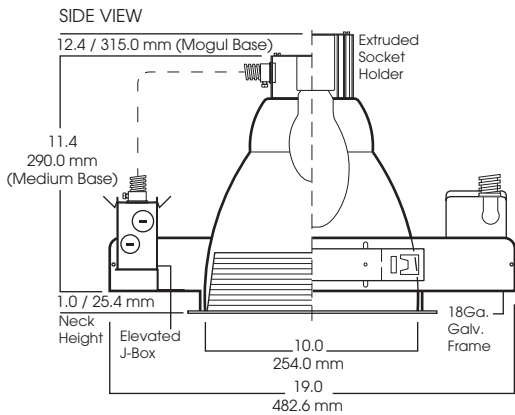

# 10" HID-MH SERIES OPEN/LENSED/WALL WASH 250 WATT MAX

- 10" Metal Halide downlight series.
- Available open, wall washed, and lensed.
- 18 gauge galvanized steel frame.
- 27" bar hangers.
- .0625 spun aluminum reflector.
- Junction box pre-wired, grounded.
- Electronic ballast 120/277V standard.
- Ballast serviceable from the ceiling aperture.
- Suitable for use in damp location. Lensed fixture has Wet Location option.
- UL listed to standard no. 1598.

## 1. SPECIFY FRAME

FRAME	WATTS	BALLAST	LAMP	OPTIONS
<b>SP10MH-</b>	<b>50*</b>	<b>EX-120/277</b>	PAR38	<b>FS</b> -Fuse holder and fuse
Spectrum	<b>70*</b>	<b>H1-120</b>	ED17	<b>BH27</b> -27" Mounting Bars (2 per set)
Silver 10"	<b>100*</b>	<b>H2-277</b>	ED28	<b>PR</b> -Plaster Ring 1-430
Metal Halide	<b>150*</b>			<b>RM</b> -Remodeler Housing 1-450
	<b>175</b>			<b>SCA</b> -Slope Ceiling Adaptor 1-435
	<b>250</b>			<b>TBC</b> -T-bar clips 1-475
<b>SP10HS**</b>				<b>QRS120</b> -Quartz Restrike-120v
Spectrum				<b>QRS277</b> -Quartz Restrike-277v
Silver 10"				
Metal Halide				
** F- Can Only				
*Electronic Ballast (120/277) standard up to 150 watts.				
<b>SP10MH</b>	<b>100</b>	<b>EX</b>	<b>ED17</b>	<b>FS/</b>

## 3. FINISHED ORDER:

**SP10MH100EX/1010 SG**

Dimensions shown are nominal. Spectrum Lighting is continually improving products and reserves the right to make changes that will not alter performance or appearance with or without written notice.