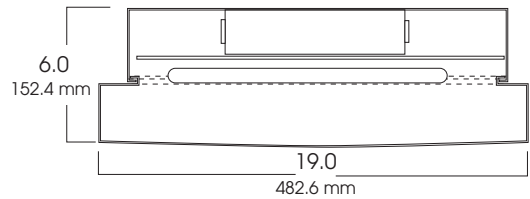

**SPECLUME
OPAL ACRYLIC
DISC DIFFUSER**
55w CIRCLINE LAMP

**SL
SERIES**

PRODUCT INFORMATION:

- 19" formed opal acrylic diffuser.
- Polycarbonate frosted opal diffuser available.
- Ceiling pan, designed for through wiring.
- Reflective gloss white pan behind lamp for enhanced light output.
- Diffuser secured with 4 set screws for re-lamping and maintenance.
- Manufactured and tested to UL standard No. 1589 ETL Listed.

MODEL	WATTS	BALLAST	OPTIONS	MOUNTING	DIFFUSER	FINISH
SX1019- 19" Mounting Diameter	55w -55w HO Circline Lamp	EXHO -Electronic 120/277 High Out-put Ballast	FS -Fuse holder and fuse EMRM -Emergency Ballast (remote) GS -Ceiling Level Gasket 2xKO -2 Knock Outs (for through-wiring) 4xKO -4 Knock Outs (for through-wiring)	HM* -Hang Straight Swivel Fitting PM* -Pendant Mount SM -Surface Mount * Specify Length in inches See Speculume Mounting Page	OP -White Opal Acrylic POP -White Opal Polycarbonate	BK -Painted Black GW -Gloss White (standard) SI -Silver Note: Other colors available (consult the factory)
SX1019	55W	EXHO	EMRM	SM	OP	GW