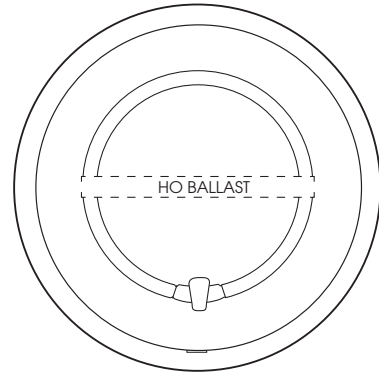

**SPECLUME
OPAL ACRYLIC
DISC DIFFUSER**
55w CIRCLINE LAMP

**SL
SERIES**

PRODUCT INFORMATION:

- 19" formed opal acrylic diffuser.
- Polycarbonate frosted opal diffuser available.
- Ceiling pan, designed for through wiring.
- Reflective gloss white pan behind lamp for enhanced light output.
- Diffuser secured with 4 set screws for re-lamping and maintenance.
- Manufactured and tested to UL standard No. 1589 ETL Listed.

MODEL	WATTS	BALLAST	OPTIONS	MOUNTING	DIFFUSER	FINISH
SX1019- 19" Mounting Diameter	55w -55w HO Circline Lamp	EXHO -Electronic 120/277 High Out-put Ballast	FS -Fuse holder and fuse EMRM -Emergency Ballast (remote) GS -Ceiling Level Gasket 2xKO -2 Knock Outs (for through-wiring) 4xKO -4 Knock Outs (for through-wiring)	HM* -Hang Straight Swivel Fitting PM* -Pendant Mount SM -Surface Mount * Specify Length in inches See Speculume Mounting Page	OP -White Opal Acrylic POP -White Opal Polycarbonate	BK -Painted Black GW -Gloss White (standard) SI -Silver Note: Other colors available (consult the factory)
SX1019	55W	EXHO	EMRM	SM	OP	GW