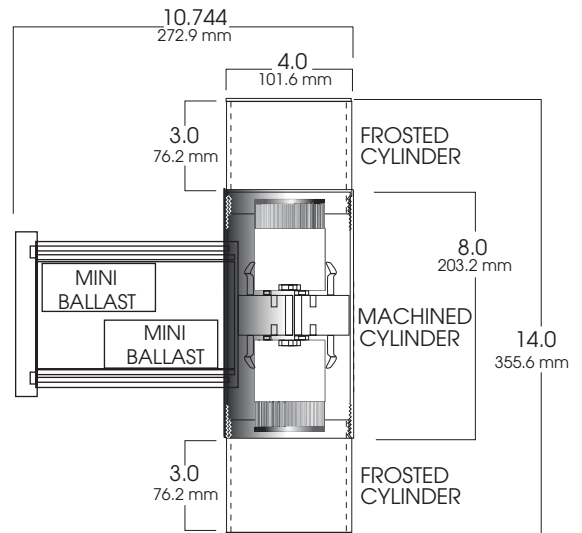

**SPECLUME**  
**4" DECO CYLINDER**  
**FROSTED ACRYLIC ACCENT**  
 CF / INC / MH / LED

SL  
SERIES

**PRODUCT INFORMATION:**

- Wall mount up/down fixture with decorative cast frosted acrylic cylinders.
- Machined aluminum construction
- Many finish options available.
- Suitable for damp location. Wet location available.
- Manufactured and tested to UL Standard No. 1598.

MODEL	LAMPS	WATTS (UP / DOWN)		BALLAST	ACRYLIC FINISH	MOUNTING	FINISH
<b>SPCY0414UD-</b> Speculume Cylinder Series, 4" x 14" Up/Down Fixture	<b>CF **</b>	<b>13,18</b> (TRT)	<b>13,18</b> (TRT)	<b>E1</b> -Electronic, 120v	<b>FACY3</b> -3" Frosted Acrylic	<b>WM</b> -Wall Mount	<b>GW</b> -Gloss White
	<b>INC</b>	<b>50w</b> (PAR20)	<b>50w</b> (PAR20)	<b>E2</b> -Electronic, 277v		<b>WL</b> -Wet Location	<b>GB</b> -Gloss Black
	<b>MH **</b>	<b>20, 39</b> (PAR 20/CHM16)	<b>20, 39</b> (PAR 20/CHM16)				<b>MW</b> -Matte White
	<b>LED **</b>	<b>14w3K / 14w4K</b>	<b>14w3K / 14w4K</b>				<b>MB</b> -Matte Black
							<b>BZ</b> -Bronze
							<b>PT</b> -Platinum Silver
							<b>MT</b> -Mini Tek Silver
							<b>TW</b> -Textured White
							<b>CC</b> -Custom Color
<b>SPCY0414UD</b>	<b>MH</b>	<b>39(UP)</b>	<b>39(DN)</b>	<b>E1</b>	<b>FACY3</b>	<b>WM</b>	<b>MT</b>