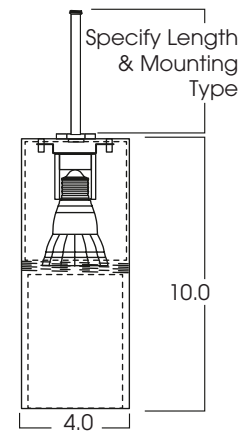

**SPECLUME
DECO-CYLINDER
ACRYLIC / ALUMINUM**
CF / INC / MH / LED

**SL
SERIES**

PRODUCT INFORMATION:

- Deco-Cylinder is a perfectly proportioned pendant.
- Machined aluminum and cast U.V. stabilized frosted acrylic.
- Available in a variety of ballast compartment finishes including brushed aluminum (BA).
- Suitable for damp location.
- Manufactured and tested to UL standard No. 1598.

MODEL	LAMPS	WATTS	BALLAST	MOUNTING	MOUNTING FINISH	CYLINDER FINISH
SPCY0410D- Speculume Series, 4 x 10"	CF **	13, 18 (TRT)	E1 -Electronic, 120v	CD* -Cord and Cable Mount	PT -Platinum Silver (Gray Cord / Stem)	PT -Platinum Silver
	INC	50w (PAR16)	E2 -Electronic, 277v	CDCC* -Coil Cord and Cable Mount	MB -Matte Black (Black Cord / Stem)	MB -Matte Black
	MH **	20, 39 (CMH16)	DA1 -Advance Mark 10™ powerline dimming, 120v ¹ (CF Only)	HM* -Hang Straight Pendant	MW -Matte White (White Cord / Stem)	BA -Brushed Aluminum
	LED **	7w 3K 38D 7w 4K 38D	DA2 -Advance Mark 10™ powerline dimming, 277v ¹ (CF Only)	HMAT* -Adjustable Length Hang Straight Pendant	BA -Brushed Aluminum (Gray Cord / Stem)	CC -Custom Color (see color chart)
				PM* -Pendant/Straight Mount	CC -Custom Color (see color chart)	
				CP13 -Ballast Housing		
	**Requires CP13	*Runs 26, 32,42w Lamp		* Specify Length in inches **12" or 36" lengths only See Speculume Mounting Page		
SPCY0410D	LED	7W3K38D	E1	HM36 / CP13	PT	PT