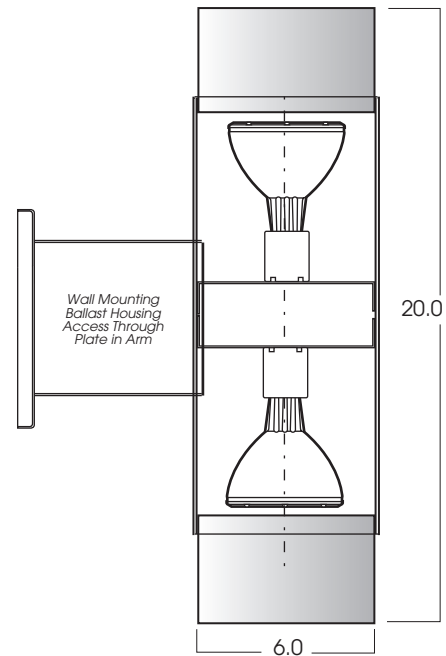

SPECLUME
6" DECO CYLINDER
FROSTED ACRYLIC ACCENT
 CF / INC / MH / LED

SL
SERIES

PRODUCT INFORMATION:

- Cylinder with custom frosted acrylic cylinders for the top and bottom of the fixture.
- Ballast located in the mounting arm for easy access.
- Seamless aluminum construction.
- Many colors and natural metal finishes options available.
- Suitable for damp location.
- Manufactured and tested to UL Standard No. 1598.

MODEL	LAMPS	WATTS	BALLAST	MOUNTING	FINISH	ACRYLIC FINISH
SPCY0620UD- SpecLume Cylinder Series, 6" x 20" Up/Down fixture	CF **	18, 26, 32, 42*	E1 -Electronic, 120v E2 -Electronic, 277v	WM -Wall Mount	PT -Platinum Silver MB -Matte Black MW -Matte White BA -Brushed Aluminum CC -Custom Color (see color chart)	FACY3 -3" Frosted Acrylic FACY5 -5" Frosted Acrylic
	INC	100w	DA1 -Advance Mark 10™ powerline dimming, 120v ¹ (CF Only)			
	MH **	20, 39 (PAR 20)	DA2 -Advance Mark 10™ powerline dimming, 277v ¹ (CF Only)			
	LED **	14w3K				
	**Requires CP13	*Runs 26, 32,42w Lamp				
SPCY0620UD	CF	26	E1	WM	BA	FACY3