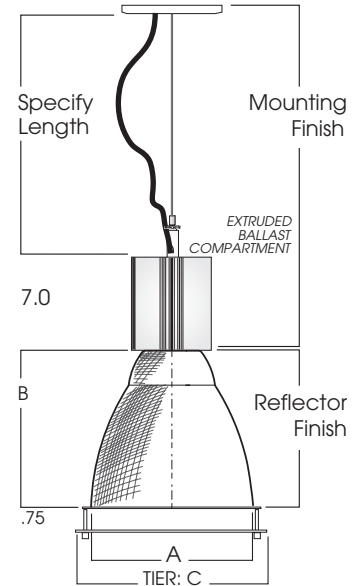

**SPECLUME
REFLECTOR PENDANT
DECORATIVE GLASS TRIM**
INFUSION LED

**SL
SERIES**

PRODUCT INFORMATION:

- Reflector Pendant's distinctive styling will enhance any space with efficient lighting design.
- Reflector is spun heavy gauge aluminum.
- Features quick change module and optics.
- Inside finished Soft Glow Alzak for reflectance. Outside finished in your color of your choice.
- Extruded aluminum ballast housing is decorative and functional.
- Choose from 20 powder-coat finish.
- Suitable for use in damp location.

FIXTURE	A	B	C
RPEXT1014	10"	10 1/4"	12 5/8"
RPEXT1214	12"	11 3/4"	14"

Kelvin	Wattage	Lumens	CRI	SDCM
27K	15W	900	80	<4
	23W	1500	80	<4
	30W	1800	80	<4
30K	15W	1000	80	<4
	23W	1600	80	<4
	30W	2000	80	<4
30K*	15W	1000	87	<2
High	23W	1600	87	<2
CRI	30W	2000	87	<2
40K	15W	1100	80	<4
	23W	1750	80	<4
	30W	2200	80	<4

* Special Order

MODEL	LED	KELVIN	BEAM	DRIVER	MOUNTING	FINISH	REFLECTOR	TIER
RPEXT1014GI- 10" Reflector	15W 30K 3HK	27K -2700° K 30K -3000° K 3HK -3000° K High CRI	ND (14°)	E1 -Electronic, 120V E2-Electronic CDCC* -277V	CD* -Cord and Cable Mount Coil Cord and Cable Mount HM* -Hang Straight Pendant	PT -Platinum Silver (Gray Cord / Stem) MB -Matte Black (Black Cord / Stem)	RP10PT -10" Platinum RP10MB -10" Matte Black RP10MW -10" Matte White RP10CC* -10" Custom Color	ITCFG-1 Tier Center Frosted Glass (standard)
RPEXT1214GI- 12" Reflector	23W 30W	40K -4000° K	MD (24°) WD (40°)	DS101 -0-10v Dimming 120v (3%) DS102 -0-10v Dimming 277v (3%)	HMAT* -Adjustable Length Hang Straight Pendant PM* -Pendant/Straight Mount CP13 -Ballast Housing	MW -Matte White (White Cord / Stem) BA -Brushed Aluminum (Gray Cord / Stem) CC -Custom Color (see color chart)	RP12PT -12" Platinum RP12MB -12" Matte Black RP12MW -12" Matte White RP12CC* -12" Custom Color *(see color chart)	ITFGR-1 Tier Frosted Glass Ring
RPEXT1014GI	23W	31K	MD	E1	CD36 / CP13	BA	RP10MB	ITCFG