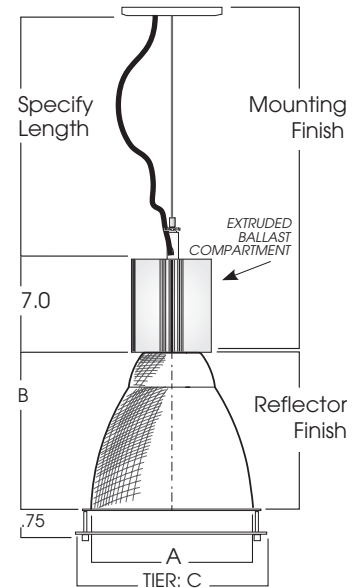

**SPECLUME
REFLECTOR PENDANT
DECORATIVE GLASS TRIM**
INDUCTION / CF / MH

**SL
SERIES**

PRODUCT INFORMATION:

- Reflector Pendant's distinctive styling will enhance any space with efficient lighting and striking design.
- Reflector is spun heavy gauge aluminum.
- Inside finished Soft Glow Alzak for reflectance. Outside finished in your color of your choice.
- Extruded aluminum ballast housing is decorative and functional.
- Choose from 20 powder-coat finish.
- Suitable for use in damp location.
- Manufactured and tested to UL standard No. 1589.

FIXTURE	A	B	C
RPEXT1014	10"	10 1/4"	12 5/8"
RPEXT1214	12"	11 3/4"	14"

MODEL	WATTS	BALLAST	MOUNTING	MOUNT. FINISH	REFLECTOR	TIER
RPEXT1014 CF-10" Reflector	(1) 13, 18, 26, 32, 42, 57	EX -Electronic, multi-volt 120v thru 277v	CD* -Cord and Cable Mount CDCC* -Coil Cord and Cable Mount	PT -Platinum (Gray Cord/Stem) MB -Matte Black (Black Cord/Stem)	RP10PT -10" Platinum RP10MB -10" Matte Black RP10MW -10" Matte White RP10CC* -10" Custom Color	1TCFG -1 Tier Center Frosted Glass (standard)
RPEXT1214 CF-12" Reflector	(1) 13, 18, 26, 32, 42, 57, 70 (2) 13, 18, 26, 32, 42, 57, 70	DA1 -Advance Mark 10™ powerline dimming, 120v ¹ (CF Only) DA2 -Advance Mark 10™ powerline dimming, 277v ¹ (CF Only)	HM* -Hang Straight Pendant HMAT** -Adjustable Length Hang Straight Pendant	MW -Matte White (White Cord/Stem) CC -Custom Color (see color chart)	RP12PT -12" Platinum RP12MB -12" Matte Black RP12MW -12" Matte White RP12CC* -12" Custom Color *(see color chart)	1TFGR -1 Tier Frosted Glass Ring
RPEXT1014 MH-10" Reflector	(1) 39, 50, 70, 100	G1* -QL Generator 120v G2* -QL Generator 277v *(3K / 4K / 5K)	PM* -Pendant/Straight Mount			
RPEXT1214 MH-12" Reflector	(1) 39, 50, 70, 100, 150					
RPEXT1214 QL-12" Reflector	(1) 55, 85					
RPEXT1014CF	142	EX	CD36	MB	RP10MB	1TCFG