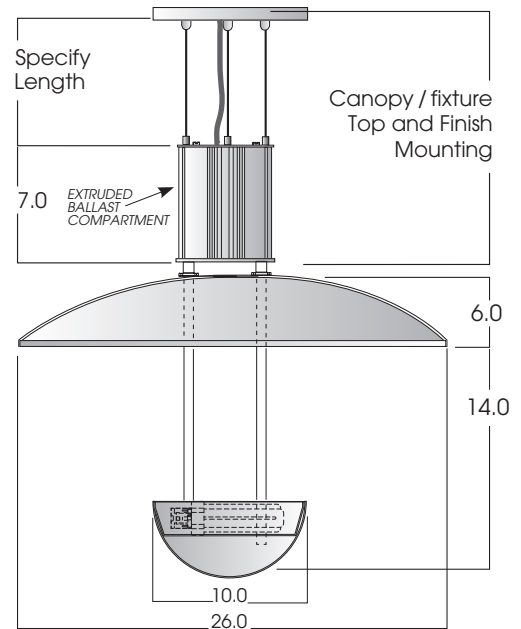

SPECLUME REFLECTIVE DOWNLIGHT ALUMINUM REFLECTOR

CF / INC / MH / LED

SL SERIES

PRODUCT INFORMATION:

- 26" diameter pendant, spun aluminum reflector with wide downlight distribution.
- Designed for indirect lighting in high ceiling applications.
- 20 powdercoat colors available.
- Choice of mounting options and mounting systems.
- Manufactured and tested to UL standard No. 1589

| MODEL | LAMPS | WATTS | BALLAST | OPTIONS | MOUNTING | FINISH |
|---|--------------------|--------------------------|---|--|---|--|
| RD26- Speculume Pendant Series, 26" Reflective Downlight | CF ** | 18, 26, 32, 42* | E1 -Electronic, 120v E2 -Electronic, 277v | FS -Fuse holder and fuse | HM* -Hang Straight Swivel Fitting | GB -Gloss White GW -Gloss Black |
| | INC | 100w | DA1 -Advance Mark 10™ powerline dimming, 120v ¹ (CF Only) | EM -Emergency Ballast (remote) | CD4X* -Cable from each of the 4 Rods | BZ -Bronze SI -Silver |
| | MH ** | 20, 39 (PAR 20) | DA2 -Advance Mark 10™ powerline dimming, 277v ¹ (CF Only) | | | TW -Textured White TB -Textured Black |
| | LED ** | 14w3K | | | | MT -Mini Tek White BT -Mini Tek Black |
| | **Requires CP13 | *Runs 26, 32,42w Lamp | | | | <i>Inside Gloss White Powder Coat</i> |
| RD26 | CF | 26 | E1 | EM/ | CD4X 36 | TW |
| | | | | | * Specify Length in inches See Speculume Mounting Page | OC -Specify for Outside/Inside Same Color |