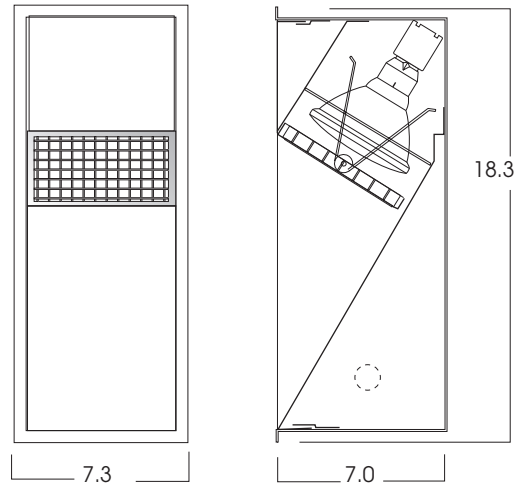

**SPECTRUM RCIW SERIES
IN-WALL
DOWNLIGHT**
CF / INC / MH / LED

**SL
SERIES**

PRODUCT INFORMATION:

- In Wall vertical fixture for downlighting highlighting and grazing.
- Sloped reflector recessed for visual depth.
- 1/2" Square cube louver diffuser.
- Fixture constructed of 505D H32 aluminum and powder coated.
- Available in CF, INC, LED and MH sources.
- Damp location listed.
- Manufactured and tested to UL standard No. 1598

MODEL	LAMPS	WATTS	BALLAST	OPTIONS	DIFFUSER/LENS	FINISH
RCIW0718- Spectrum Series, Decorative Recessed In-Wall	CF **	18, 26, TRT	E1 -Electronic, 120v E2 -Electronic, 277v	FS -Fuse holder and fuse EM -Emergency Ballast (remote)	GS -Gasket SO -Solite™ Lens PG -Prismatic Glass Lens SK -Skytex™ .5EC-BK -1/2" Eggcrate Diffuser-Black Finish .5EC-WH -1/2" Eggcrate Diffuser-White Finish .5EC-CC -1/2" Eggcrate Diffuser-Custom Color	GW -Gloss White MW -Matte White GB -Gloss Black MB -Matte Black BZ -Bronze SI -Silver TW -Textured White TB -Textured Black MT -Mini Tek White BT -Mini Tek Black CC -Custom Color
	INC	100 PAR38 max				
	MH **	20, 39 (PAR30)				
	LED **	18W PAR38 LED				
RCIW0718	CF	26	E1	EM	GS	TW

**Requires CP13

*Runs 26, 32, 42w Lamp

Dimensions shown are nominal. Spectrum Lighting is continually improving products and reserves the right to make changes that will not alter performance or appearance with or without written notice.