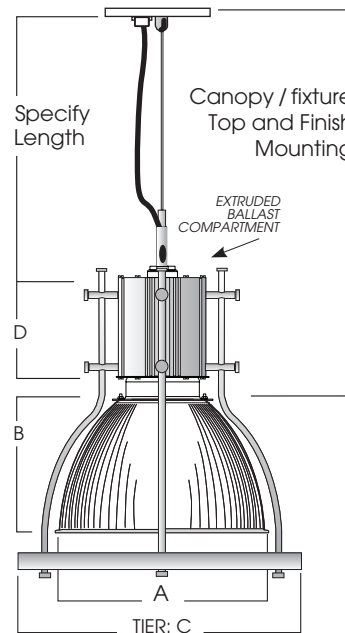

**SPECLUME
TECH PENDANT
GLASS REFRACTOR**
CF / MH

**SL
SERIES**

PRODUCT INFORMATION:

- Tech pendant offers modern style with a variety of lamping options.
- 20 powdercoat colors available.
- Choice of mounting options and mounting systems.
- Damp location listed.
- Manufactured and tested to UL standard No. 1598 ETL Listed.

FIXTURE	A	B	C	D
PRX12	12"	8"	15"	7"
PRX16	16"	11"	22"	12"

MODEL	WATTS	BALLAST	OPTIONS	TIER OPTIONS	MOUNTING	FINISH
PRX12CF- 12" x 8" Compact Fluorescent	1-3 Lamps up to 42w	EX -Electronic 120/277	FS -Fuse holder and fuse EM -Emergency Ballast (remote)	SPDR12 -12" Spun Aluminum Lensed Door GL12 -12" Glass Lens	HM* -Hang Straight Swivel Fitting CD* -Aircraft Cable, Straight Cord	MT -Mini Tek Silver (standard) TW -Texture White BT -Mini Tek Black ** -Custom Finish (consult factory)
PRX16CF- 16" x 11" Compact Fluorescent	1-4 Lamp up to 42w					
PRX12MH- 12" x 8" Metal Halide	1 MH Lamp up to 70w					
PRX16MH- 16" x 11" Metal Halide	1 MH Lamp up to 100w					
PRX16CF	442	EX	EM/	SPDR16/GL16	HM36	TW

* Specify Length in inches
See Spectrume Mounting Page

Dimensions shown are nominal. Spectrum Lighting is continually improving products and reserves the right to make changes that will not alter performance or appearance with or without written notice.