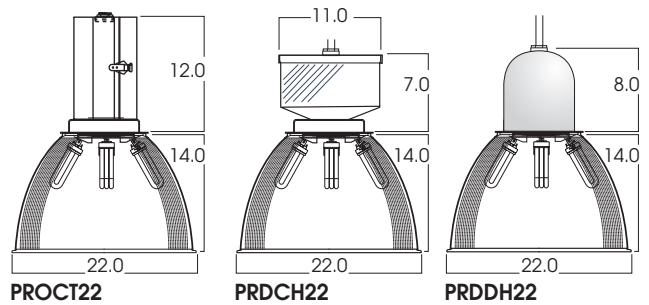

**SPECLUME  
PENDANT  
LUNA LIGHT**  
COMPACT FLUORESCENT

**SL  
SERIES**

**PRODUCT INFORMATION:**

- The SpecLume LUNA-LIGHT Series offers an attractive opal etch refractor and lens.
- Choose 27K lamps for moon-glow light output.
- Instant On/Off. Integral 750 lumen EM available.
- Stepped dimming using multiple circuit wiring.
- Energy -efficient lamps and ballast.
- Lexalite® Opal tone reflector allows muted up-light component.
- Wide choice of mounting options.
- 20 Powdercoat colors available (gloss white standard.)
- Damp location listed.
- UL listed.

MODEL	LAMPS	WATTS	BALLAST	OPTIONS	MOUNTING	REFRACTOR	DIFFUSER	OPTIONS				
<b>PROCT22-</b> 22" x 14" 8 Lamp (42w MAX) 4 Lamp (57w MAX) 4 Lamp (70w MAX)	<b>CF1</b> <b>CF2</b> <b>CF3</b> <b>CF4</b> <b>CF6</b>	<b>26</b> <b>32</b> <b>42</b> <b>57</b> <b>70</b>	<b>EX</b> -Electronic 120/277	<b>2CIR</b> -2 Circuit <b>3CIR</b> -3 Circuit <b>4CIR</b> -4 Circuit <b>FS</b> -Fuse holder and fuse <b>EM</b> -Emergency 94 (750 lumens) Integral up to 42w <b>TST</b> -Twist-Lok Socket	<b>HM*</b> -Hang Straight (3/8 IPS) <b>PM*</b> -Rigid Pendant (3/8 IPS) <b>CD*</b> -Aircraft Cable, Straight Cord <b>SC1</b> -Safety Cable <b>HC</b> -Hook & 72" cord <b>NM2</b> -1/2" Hub <b>NM3</b> -3/4" Hub	<b>OP22</b> -Diffuse <b>SC2</b> -Safy Cable Refractor Trim	<b>DOOR22</b> -Spun Door <b>BC22</b> -Band Clamp	<b>LENS</b> <b>OP</b> -Opal Acrylic Lens				
<b>PRDCH22-</b> 22" x 14" 8 Lamp (42w MAX) 4 Lamp (57w MAX) 4 Lamp (70w MAX)	<b>CF8</b>											
<b>PRDDH22-</b> 22" x 14" 8 Lamp (42w MAX) 4 Lamp (57w MAX) 4 Lamp (70w MAX)												
<b>PROCT22</b>	<b>CF8</b>	<b>42</b>	<b>EX</b>	<b>2CIR</b>	<b>HM36</b>	<b>OP22</b>	<b>BC22</b>	<b>OP</b>				

\* Specify Length in inches  
See SpecLume Mounting Page

Dimensions shown are nominal. Spectrum Lighting is continually improving products and reserves the right to make changes that will not alter performance or appearance with or without written notice.