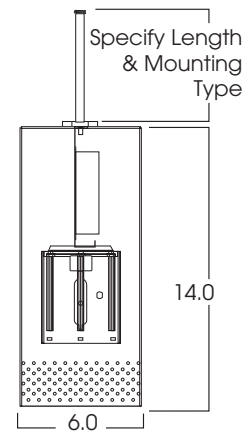

**SPECLUME  
PERFORATED CYLINDER  
ALUMINUM**  
CF / INC / MH / LED

**SL  
SERIES**

**PRODUCT INFORMATION:**

- PF Series aluminum cylinder with perforated edge detail for sparkle effect.
- Top closed with open bottom.
- Suitable for use in damp location.
- Manufactured and tested to UL standard No. 1598.

MODEL	LAMPS	WATTS	BALLAST	MOUNTING	MOUNTING FINISH	CYLINDER FINISH
<b>PF0614-</b> Speculume Series, 6 x 14"	<b>CF **</b>	<b>18, 26, 32, 42*</b>	<b>E1</b> -Electronic, 120v	<b>CD*</b> -Cord and Cable Mount	<b>PT</b> -Platinum Silver (Gray Cord / Stem)	<b>PT</b> -Platinum Silver
	<b>INC</b>	<b>100w</b>	<b>E2</b> -Electronic, 277v	<b>CDCC*</b> -Coil Cord and Cable Mount	<b>MB</b> -Matte Black (Black Cord / Stem)	<b>MB</b> -Matte Black
	<b>MH **</b>	<b>20, 39 (PAR 20)</b>	<b>DA1</b> -Advance Mark 10™ powerline dimming, 120v <sup>1</sup> (CF Only)	<b>HM*</b> -Hang Straight Pendant	<b>MW</b> -Matte White (White Cord / Stem)	<b>MW</b> -Matte White
	<b>LED **</b>	<b>14w3K</b>	<b>DA2</b> -Advance Mark 10™ powerline dimming, 277v <sup>1</sup> (CF Only)	<b>HMAT*</b> -Adjustable Length Hang Straight Pendant	<b>BA</b> -Brushed Aluminum (Gray Cord / Stem)	<b>BA</b> -Brushed Aluminum
				<b>PM*</b> -Pendant/Straight Mount	<b>CC</b> -Custom Color (see color chart)	<b>CC</b> -Custom Color (see color chart)
				<b>CP13</b> -Ballast Housing		
	**Requires CP13	*Runs 26, 32,42w Lamp		* Specify Length in inches **12" or 36" lengths only See Speculume Mounting Page		
<b>PF0614</b>	<b>CF</b>	<b>26</b>	<b>E1</b>	<b>CD36 / CP13</b>	<b>BA</b>	<b>PT</b>

Dimensions shown are nominal. Spectrum Lighting is continually improving products and reserves the right to make changes that will not alter performance or appearance with or without written notice.

<b>PROJECT:</b>	<b>TYPE:</b>
<b>CAT. NO.:</b>	