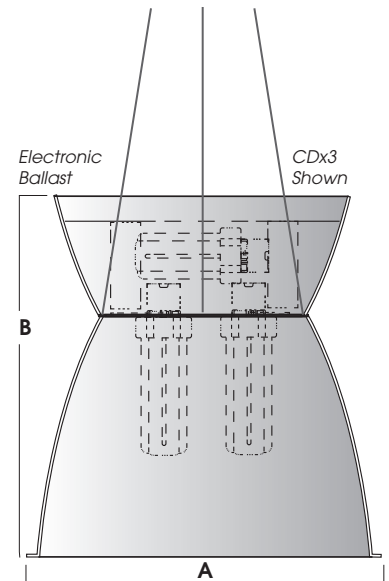

SPECLUME
MOD-ESPRESSO UP/DOWN
SPUN ALUMINUM
 CF / INC / MH

SL
SERIES

PRODUCT INFORMATION:

- Mod-Espresso style features an unique hourglass shape.
- ME UD series features uplight and downlight.
- Reflector two-part spun heavy gauge aluminum.
- Choice of colors and natural metal finishes.
- Suitable for compact fluorescent, incandescent and metal halide lamping.
- Electronic Ballast(s) 120/277v.
- Suitable for use in damp location.
- Manufactured and tested to UL standard No. 1598. ETL Listed.

FIXTURE	A	B
ME1314UD	13"	14"
ME1816UD	16"	18"

MODEL	LAMPS	UP LIGHT	DOWN LIGHT	BALLAST	OPTIONS	MOUNTING	FINISH
ME1314UD- Speculume Pendant Series, 13" Diameter Mod-Espresso Up/Down Light	CF **	13, 18, 26, 32, 42*	13, 18, 26, 32, 42*	E1 -Electronic, 120v E2 -Electronic, 277v	EM -Emergency Remote Ballast	CDX3* -3X Cable and Cord	BA -Brushed Aluminum
	INC	100w	100w	DA1 -Advance Mark 10™ powerline dimming, 120v ¹ (CF Only)	DOOR13GL -13" Door w/ Clear Lens	CP13 -Ballast Housing	MT -Mini Tek Silver
	MH **	20, 39 (PAR 20)	20, 39 (PAR 20)	DA2 -Advance Mark 10™ powerline dimming, 277v ¹ (CF Only)	DOOR13PG -13" Door w/ Prismatic Lens	* Specify Length in inches See Speculume Mounting Page	TW -Textured White
ME1816UD- Speculume Pendant Series, 18" Diameter Mod-Espresso Up/Down Light	LED **	14w3k	14w3k		DOOR13FG -13" Door w/ Frosted Glass		TB -Textured Black
					DOOR18GL -18" Door w/ Clear Lens		
					DOOR18PG -18" Door w/ Prismatic Lens		
					DOOR18FG -18" Door w/ Frosted Glass		
ME1314UD	CF	126 U	242 D	E1	EM	CD3X	BA