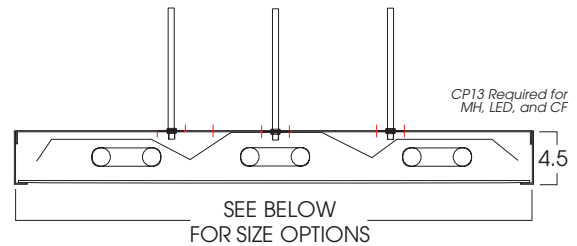

**SPECLUME
LIGHT DISC PENDANT**
18"/24"/36"/48" DIAMETER
U-LAMP / CF / BIAX LAMPING

**SL
SERIES**

PRODUCT INFORMATION:

- Sleek suspended Light Disc.
- No visible hardware on the fixture body.
- Acrylic lenses available as convex or flat, opal or prismatic.
- Choose from 20 powdercoat finishes, white is standard.
- Wide variety of lamping options.
- Electronic 120v/277v ballast, mounted in fixture.
- Pre-wired at factory, ready for installation.
- 4 stem pendant mounting, single canopy mirrors the shape of the fixture.
- Alternate mounting options available.
- Manufactured and tested to UL standard No. 1598.