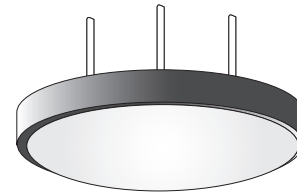

**SPECLUME
LIGHT DISC PENDANT**
18"/24"/36"/48" DIAMETER
U-LAMP / CF / BIAX LAMPING

**SL
SERIES**

PRODUCT INFORMATION:

- Sleek suspended Light Disc.
- No visible hardware on the fixture body.
- Acrylic lenses available as convex or flat, opal or prismatic.
- Choose from 20 powdercoat finishes, white is standard.
- Wide variety of lamping options.
- Electronic 120v/277v ballast, mounted in fixture.
- Pre-wired at factory, ready for installation.
- 4 stem pendant mounting, single canopy mirrors the shape of the fixture.
- Alternate mounting options available.
- Manufactured and tested to UL standard No. 1598.

ALTERNATE DOMED LENS: DAO

MODEL	LAMPS	BALLAST	OPTIONS	MOUNTING	FINISH	LENS
LD1805 18" Diameter Disc	U 16x3 -3x16W U-Lamp CF 26x2 -2x26W CF BX 39x3 -3x39W Biax	E1 -Electronic, 120v E2 -Electronic, 277v DIM -Dimming (consult factory)	EM -Emergency battery pack 1-420 (Varies with Lamp type)	PM4X* -4X Pendant Mount CD4X* -4X Cable and Cord SM -Surface Mount	MW -Matte White (standard) TW -Textured White GW -Gloss White MT -Textured Silver MB -Matte Black TB -Textured Black BZ -Bronze CH -Charcoal CC -Custom Color	OA -Flat Opal Acrylic (standard) DAO -Domed Acrylic PA -Flat Prismatic Acrylic CCL -Custom Color Lens
LD2405 24" Diameter Disc	U 32x2 -2x32W U-Lamp CF 42x2 -4x42W CF BX 39x3 -3x39W Biax					
LD3605 36" Diameter Disc	U 32x4 -4x32W U-Lamp BX 39x6 -6x 39W Biax					
LD4805 48" Diameter Disc	U 32x7 -7x32W U-Lamp BX 39x8 -8x 39W Biax					
LD1805	MAX Lamps Listed U16X3	E1	EM	CD4X36	MW	OA