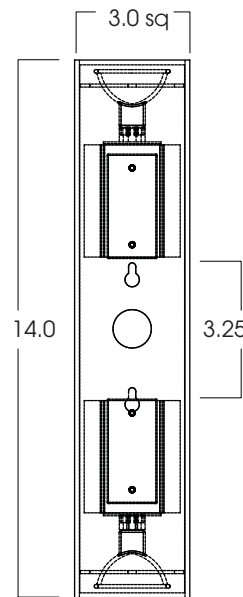

**SPECLUME**  
**3" FLUSH MOUNT**  
**DIRECT / INDIRECT LIGHT**  
 INC / LED

**PRODUCT INFORMATION:**

- Flush wall mount rectangle, direct/indirect light.
- Machined aluminum construction.
- 50 watt max MR16.
- 20 powdercoat colors available.
- 120 Volt standard (E1), 277 Volt optional (E2).
- Manufactured and tested to UL standard No. 1598 ETL Listed.

**MOUNTING DETAIL**

Key slots engage hardware at wall box. KO for Power Feed

| MODEL   | LAMPS                   | BALLAST  | MOUNTING   | FINISH   |
|---|-------------------------|--|--|--|
| FRMC0314UD-<br>SpecLume Series,<br>Flush Wall Mount<br>Rectangular Direct/<br>Indirect Light. | 2xMR16<br><br>2xMR16LED | E1 -Electronic, 120v<br>E2 -Electronic, 277v<br><br>E1(LED) -Electronic LED, 120v<br>E2(LED) -Electronic LED, 277v<br>(277v Not Dimmable<br>w/ LED Lamp) | SMF -Surface Mount<br>Flush (integral<br>keyslots) | GB -Gloss White<br>GW -Gloss Black<br>BZ -Bronze<br>SI -Silver<br>TW -Textured White<br>TB -Textured Black<br>MT -Mini Tek White<br>BT -Mini Tek Black |
| <b>FRMC0314UD</b>   | <b>2XMR16</b>           | <b>E1</b>  | <b>SMF</b>   | <b>TW</b>  |

Dimensions shown are nominal. Spectrum Lighting is continually improving products and reserves the right to make changes that will not alter performance or appearance with or without written notice.

|                  |              |
|------------------|--------------|
| <b>PROJECT:</b>  | <b>TYPE:</b> |
| <b>CAT. NO.:</b> |              |