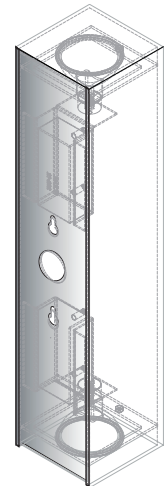

**SPECLUME**  
**3" FLUSH MOUNT**  
**DIRECT / INDIRECT LIGHT**  
 INC / LED

**PRODUCT INFORMATION:**

- Flush wall mount rectangle, direct/indirect light.
- Machined aluminum construction.
- 50 watt max MR16.
- 20 powdercoat colors available.
- 120 Volt standard (E1), 277 Volt optional (E2).
- Manufactured and tested to UL standard No. 1598 ETL Listed.

**MOUNTING DETAIL**

Key slots engage hardware at wall box. KO for Power Feed

| MODEL   | LAMPS                   | BALLAST  | MOUNTING   | FINISH   |
|---|-------------------------|--|--|--|
| FRMC0314UD-<br>SpecLume Series,<br>Flush Wall Mount<br>Rectangular Direct/<br>Indirect Light. | 2xMR16<br><br>2xMR16LED | E1 -Electronic, 120v<br>E2 -Electronic, 277v<br><br>E1(LED) -Electronic LED, 120v<br>E2(LED) -Electronic LED, 277v<br>(277v Not Dimmable<br>w/ LED Lamp) | SMF -Surface Mount<br>Flush (integral<br>keyslots) | GB -Gloss White<br>GW -Gloss Black<br>BZ -Bronze<br>SI -Silver<br>TW -Textured White<br>TB -Textured Black<br>MT -Mini Tek White<br>BT -Mini Tek Black |
| <b>FRMC0314UD</b>   | <b>2XMR16</b>           | <b>E1</b>  | <b>SMF</b>   | <b>TW</b>  |

Dimensions shown are nominal. Spectrum Lighting is continually improving products and reserves the right to make changes that will not alter performance or appearance with or without written notice.

|                  |              |
|------------------|--------------|
| <b>PROJECT:</b>  | <b>TYPE:</b> |
| <b>CAT. NO.:</b> |              |