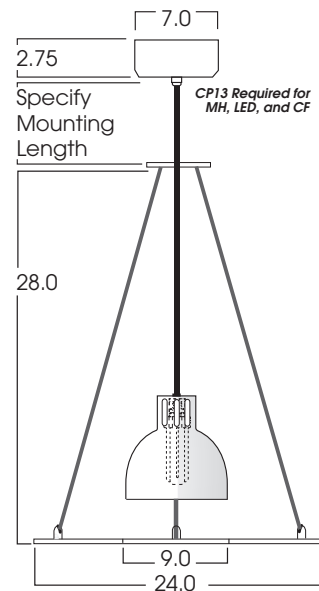

**SPECLUME PENDANT
FLOATING DISC
ACRYLIC TIER**
CF / INC / MH / LED

PRODUCT INFORMATION:

- Decorative Suspended Acrylic Tier with center optic.
- Tier suspended with 3 adjustable aircraft cables.
- Dimming available for compact fluorescent- consult the factory.
- Damp location listed.
- Manufactured and tested to UL standard No. 1598.

| MODEL | LAMPS | WATTS | BALLAST | MOUNTING | MOUNTING FINISH | TIER OPTIONS |
|--|---------------|------------------------|--|---|--|--|
| FD2428- 24" x 28" Floating Disc | CF ** | 18, 26, 32, 42* | E1 -Electronic, 120v | HM* -Hang Straight Pendant CP13 -Ballast Housing | PT -Platinum Silver (Gray Cord / Stem) MB -Matte Black (Black Cord / Stem) MW -Matte White (White Cord / Stem) BA -Brushed Aluminum (Gray Cord / Stem) CC - Custom Color (see color chart) | 1CAR24 -Clear Acrylic Ring 1FAR24 -Frosted Acrylic Ring |
| | INC | 100w | E2 -Electronic, 277v | | | |
| | MH ** | 20, 39 (PAR 20) | DA1 -Advance Mark 10™ powerline dimming, 120v ¹ (CF Only) | | | |
| | LED ** | 14w3K | DA2 -Advance Mark 10™ powerline dimming, 277v ¹ (CF Only) | | | |
| FD2428 | CF | 26 | E1 | HM36 / CP13 | BA | 1CAR24 |

**Requires CP13 *Runs 26, 32,42w Lamp

* Specify Length in inches
See SpecLume Mounting Page

Dimensions shown are nominal. Spectrum Lighting is continually improving products and reserves the right to make changes that will not alter performance or appearance with or without written notice.