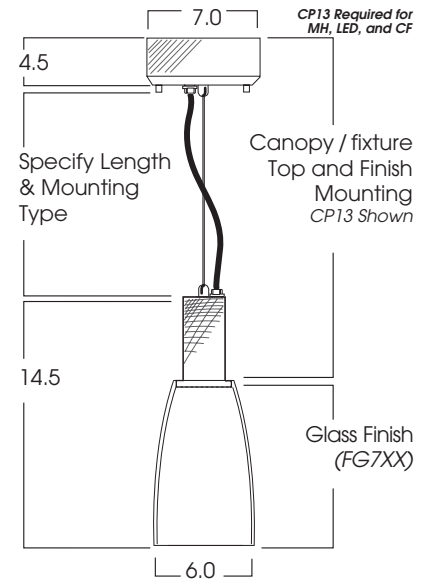

## PRODUCT INFORMATION:

- Decorative hand blown glass pendant is sleek and simple.
- Fixture specification options offer a creative mix of glass and mounting finishes.
- White glass is frosted cased glass (standard). Colored glass are cased inside (matte) outside (gloss).
- Add FF to end of part number to frost the outside.
- Choose from compact fluorescent, incandescent, metal halide, or LED lamping options.
- See mounting options section for maximum CF/MH lengths.
- Suitable for use in damp location
- Consult the factory for dimming and EM options
- Manufactured and tested to UL standard No. 1598.