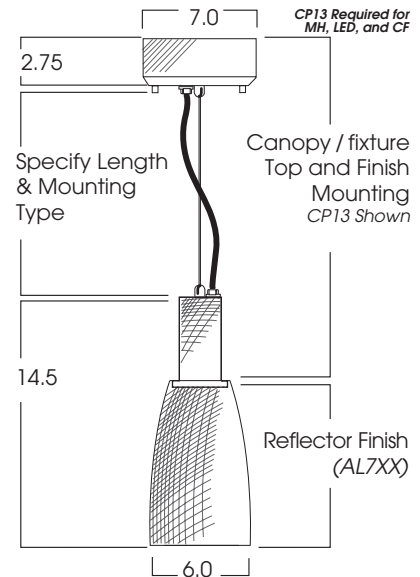

**SPECLUME
7" PENDANT SERIES
SPUN ALUMINUM**
CF / INC / MH / LED

**SL
SERIES**

PRODUCT INFORMATION:

- Decorative spun aluminum pendant is sleek and simple.
- Fixture specification options offer a creative mix of reflector and mounting finishes.
- Choose from compact fluorescent, incandescent, metal halide, or LED lamping options.
- See mounting options section for maximum CF/MH lengths.
- Suitable for use in damp location
- Consult the factory for dimming and EM options
- Manufactured and tested to UL standard No. 1598.

MODEL	LAMPS	WATTS	BALLAST	MOUNTING	MOUNTING FINISH	REFLECTOR
DP7AL- Speculume Pendant Series, 6"x10" Spun Aluminum	CF **	18, 26, 32, 42*	E1 -Electronic, 120v	CD* -Cord and Cable Mount	PT -Platinum Silver (Gray Cord / Stem)	AL7PT -Platinum Silver
	INC	100w	E2 -Electronic, 277v	CDCC* -Coil Cord and Cable Mount	MB -Matte Black (Black Cord / Stem)	AL7MB -Matte Black
	MH **	20, 39 (PAR 20)		HM* -Hang Straight Pendant	MW -Matte White (White Cord / Stem)	AL7MW -Matte White
	LED **	9w3K		HMAT* -Adjustable Length Hang Straight Pendant	BA/MWI -Brushed Aluminum/ Matte White Interior (Gray Cord / Stem)	AL7BA -Brushed Aluminum
				PM* -Pendant/Straight Mount	CC -Custom Color (see color chart)	AL7CC -Custom Color (see color chart)
	**Requires CP13	*Runs 26, 32,42w Lamp		CP13 -Ballast Housing		7x10 Pendant Reflector
DP7AL	CF	26	E1	* Specify Length in inches **12" or 36" lengths only See Speculume Mounting Page CD36 / CP13	BA/MWI	AL7BA