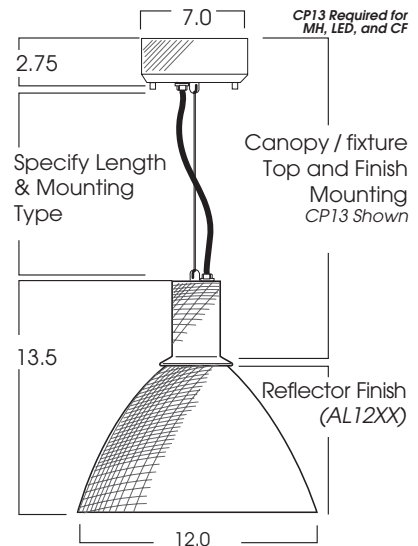

SPECLUME
12" PENDANT SERIES
SPUN ALUMINUM
 CF / INC / MH / LED

SL
SERIES

PRODUCT INFORMATION:

- Decorative spun aluminum pendant is sleek and simple.
- Fixture specification options offer a creative mix of reflector and mounting finishes.
- Choose from compact fluorescent, incandescent, metal halide, or LED lamping options.
- See mounting options section for maximum CF/MH lengths.
- Suitable for use in damp location
- Consult the factory for dimming and EM options
- Manufactured and tested to UL standard No. 1598.

MODEL	LAMPS	WATTS	BALLAST	MOUNTING	MOUNTING FINISH	REFLECTOR
DP12AL- Speclume Pendant Series, 12"x10" Spun Aluminum	CF **	18, 26, 32, 42*	E1 -Electronic, 120v	CD* -Cord and Cable Mount	PT -Platinum Silver (Gray Cord / Stem)	AL12PT -Platinum Silver
	INC	100w	E2 -Electronic, 277v	CDCC* -Coil Cord and Cable Mount	MB -Matte Black (Black Cord / Stem)	AL12MB -Matte Black
	MH **	20, 39 (PAR 20)		HM* -Hang Straight Pendant	MW -Matte White (White Cord / Stem)	AL12MW -Matte White
	LED **	9w3K		HMAT* -Adjustable Length Hang Straight Pendant	BA/MWI -Brushed Aluminum/ Matte White Interior (Gray Cord / Stem)	AL12BA -Brushed Aluminum (white interior standard)
				PM* -Pendant/Straight Mount	CC - Custom Color (see color chart)	AL12CC -Custom Color (see color chart)
				CP13 -Ballast Housing		
	**Requires CP13	*Runs 26, 32,42w Lamp		* Specify Length in inches **12" or 36" lengths only See Speclume Mounting Page		12x10 Pendant Reflector
DP12AL	CF	26	E1	CD36 / CP13	BA/MWI	AL12PT