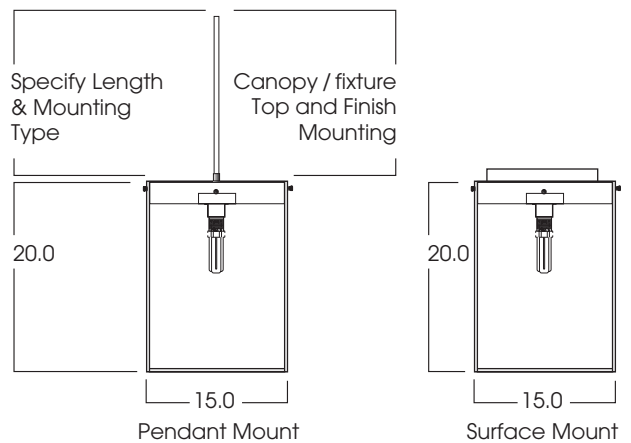

SPECLUME
15" CLOSED SQUARE
ACRYLIC CYLINDER
 CF / INC / MH / LED

SL
SERIES

PRODUCT INFORMATION:

- CY Series matte white acrylic rectangle glows gently.
- Available in a variety of ballast compartment finishes including brushed aluminum (BA).
- Suitable for damp location.
- Manufactured and tested to UL standard No. 1598.

MODEL	LAMPS	WATTS	BALLAST	MOUNTING	MOUNTING FINISH
CY1520QFA- Speclume Pendant Series, 15"x20" Frosted Square Cylinder	CF **	18, 26, 32, 42*, 57*	E1 -Electronic, 120v E2 -Electronic, 277v	CD* -Cord and Cable Mount CDCC* -Coil Cord and Cable Mount	PT - Platinum Silver (Gray Cord / Stem)
	INC	100w	DA1 -Advance Mark 10™ powerline dimming, 120v ¹ (CF Only)	HM* -Hang Straight Pendant HMAT* -Adjustable Length Hang Straight Pendant	MB - Matte Black (Black Cord / Stem)
	MH **	20, 39 (PAR 20)	DA2 -Advance Mark 10™ powerline dimming, 277v ¹ (CF Only)	PM* -Pendant/Straight Mount	MW - Matte White (White Cord / Stem)
	LED **	18w35K			BA - Brushed Aluminum (Gray Cord / Stem) CC - Custom Color (see color chart)
CY1520SQFA	CF	26 *Runs 26, 32,42w Lamp	E1	CD36 * Specify Length in inches **12" or 36" lengths only See Speclume Mounting Page	BA