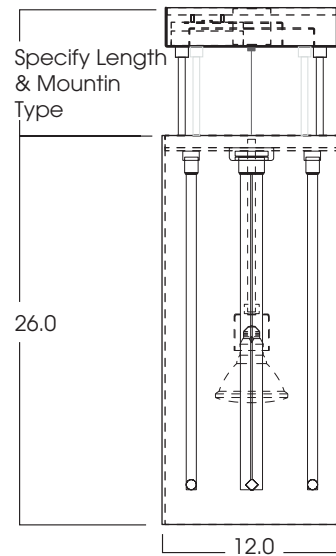

**SPECLUME**  
**12" SQUARE**  
**ACRYLIC CYLINDER**  
 CF / INC / MH / LED

**SL**  
**SERIES**

**PRODUCT INFORMATION:**

- CY Series matte white acrylic rectangle glows gently.
- Available in a variety of ballast compartment finishes including brushed aluminum (BA).
- Suitable for damp location.
- Manufactured and tested to UL standard No. 1598.

MODEL	LAMPS	WATTS	BALLAST	MOUNTING	MOUNTING FINISH
<b>CY1226SQFA-</b> Speculume Pendant Series, 12"x26" Frosted Square Cylinder	<b>SIDE LAMPS</b> (4) B1AX  <b>MID LAMP</b> (1) MH	<b>4 x 40w</b>  <b>39w</b>	<b>EX</b> -Electronic, 120v/ 277v	<b>CD*</b> -Cord and Cable Mount <b>CD4X*</b> -4 Cord and Cable Mount <b>CDCC*</b> -Coil Cord and Cable Mount <b>HM*</b> -Hang Straight Pendant <b>HMAT*</b> -Adjustable Length Hang Straight Pendant <b>PM*</b> -Pendant/Straight Mount	<b>PT</b> - Platinum Silver (Gray Cord / Stem) <b>MB</b> - Matte Black (Black Cord / Stem) <b>MW</b> - Matte White (White Cord / Stem) <b>BA</b> - Brushed Aluminum (Gray Cord / Stem) <b>CC</b> - Custom Color (see color chart)
<b>CY1226SQFA</b>	<b>4B1AX/1MH</b>	<b>4X40/39</b>	<b>EX</b>	<b>CD4X</b>	<b>PT</b>

\* Specify Length in inches  
See Speculume Mounting Page

Dimensions shown are nominal. Spectrum Lighting is continually improving products and reserves the right to make changes that will not alter performance or appearance with or without written notice.