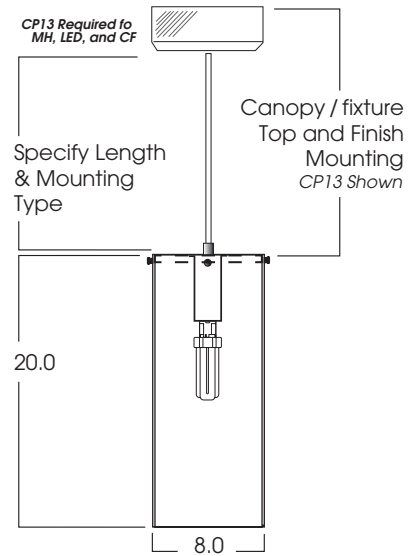

**SPECLUME**  
**8" SQUARE**  
**ACRYLIC CYLINDER**  
 CF / INC / MH / LED

**SL**  
**SERIES**

**PRODUCT INFORMATION:**

- CY Series matte white acrylic rectangle glows gently.
- Available in a variety of ballast compartment finishes including brushed aluminum (BA).
- Suitable for damp location.
- Manufactured and tested to UL standard No. 1598.

MODEL	LAMPS	WATTS	BALLAST	MOUNTING	MOUNTING FINISH
<b>CY0820SQFA-</b> Speclume Pendant Series, 8"x20" Frosted Square Cylinder	<b>CF **</b>	<b>18, 26, 32, 42*</b>	<b>E1</b> -Electronic, 120v	<b>CD*</b> -Cord and Cable Mount	<b>PT</b> -Platinum Silver (Gray Cord / Stem)
	<b>INC</b>	<b>100w</b>	<b>E2</b> -Electronic, 277v	<b>CDCC*</b> -Coil Cord and Cable Mount	<b>MB</b> -Matte Black (Black Cord / Stem)
	<b>MH **</b>	<b>20, 39 (PAR 20)</b>	<b>DA1</b> -Advance Mark 10™ powerline dimming, 120v <sup>1</sup> (CF Only)	<b>HM*</b> -Hang Straight Pendant	<b>MW</b> -Matte White (White Cord / Stem)
	<b>LED **</b>	<b>14w3K</b>	<b>DA2</b> -Advance Mark 10™ powerline dimming, 277v <sup>1</sup> (CF Only)	<b>HMAT*</b> -Adjustable Length Hang Straight Pendant	<b>BA</b> -Brushed Aluminum (Gray Cord / Stem)
				<b>PM*</b> -Pendant/Straight Mount	<b>CC</b> -Custom Color (see color chart)
				<b>CP13</b> -Ballast Housing	
<b>CY0820SQFA</b>	<b>CF</b>	<b>26</b>	<b>E1</b>	<b>CD36 / CP13</b>	<b>BA</b>

\*\*Requires CP13

\*Runs 26, 32,42w Lamp

\* Specify Length in inches  
 \*\*12" or 36" lengths only  
 See Speclume Mounting Page

Dimensions shown are nominal. Spectrum Lighting is continually improving products and reserves the right to make changes that will not alter performance or appearance with or without written notice.