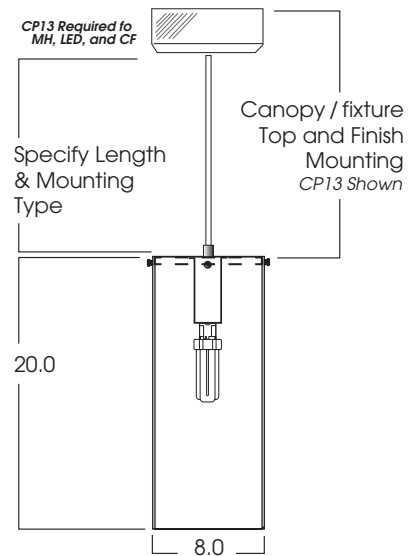

SPECLUME
8" ROUND
ACRYLIC CYLINDER
 CF / INC / MH / LED

PRODUCT INFORMATION:

- CY Series matte white acrylic cylinder glows gently.
- Available in a variety of ballast compartment finishes including brushed aluminum (BA).
- Suitable for damp location.
- Manufactured and tested to UL standard No. 1598.

MODEL	LAMPS	WATTS	BALLAST	MOUNTING	MOUNTING FINISH
CY0820RDFA Speculume Pendant Series, 8"x20" Frosted Round Cylinder	CF **	18, 26, 32, 42*	E1 -Electronic, 120v E2 -Electronic, 277v DA1 -Advance Mark 10™ powerline dimming, 120v ¹ (CF Only) DA2 -Advance Mark 10™ powerline dimming, 277v ¹ (CF Only)	CD* -Cord and Cable Mount CDCC* -Coil Cord and Cable Mount HM* -Hang Straight Pendant HMAT* -Adjustable Length Hang Straight Pendant PM* -Pendant/Straight Mount CP13 -Ballast Housing	PT -Platinum Silver (Gray Cord / Stem) MB -Matte Black (Black Cord / Stem) MW -Matte White (White Cord / Stem) BA -Brushed Aluminum (Gray Cord / Stem) CC -Custom Color (see color chart)
	INC	100w			
	MH **	20, 39 (PAR 20)			
	LED **	14w3K			
CY0820RDFA	CF **Requires CP13	26 *Runs 26, 32,42w Lamp	EX	HM120 * Specify Length in inches **12" or 36" lengths only See Speculume Mounting Page	BA