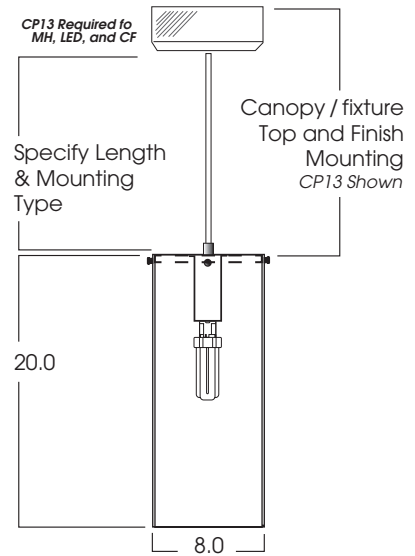

SPECLUME
8" SQUARE
ACRYLIC CYLINDER
 CF / INC / MH / LED

SL
SERIES

PRODUCT INFORMATION:

- CY Series matte white acrylic rectangle glow gently.
- Available in a variety of ballast compartment finishes including brushed aluminum (BA).
- Suitable for damp location.
- Manufactured and tested to UL standard No. 1598.

MODEL	LAMPS	WATTS	BALLAST	MOUNTING	MOUNTING FINISH
CY0820SQFA - Speculume Pendant Series, 8"x20" Frosted Square Cylinder	CF **	18, 26, 32, 42*	E1 -Electronic, 120v E2 -Electronic, 277v	CD* -Cord and Cable Mount CDCC* -Coil Cord and Cable Mount	PT -Platinum Silver (Gray Cord / Stem)
	INC	100w	DA1 -Advance Mark 10™ powerline dimming, 120v ¹ (CF Only)	HM* -Hang Straight Pendant HMAT* -Adjustable Length Hang Straight Pendant	MB -Matte Black (Black Cord / Stem)
	MH **	20, 39 (PAR 20)	DA2 -Advance Mark 10™ powerline dimming, 277v ¹ (CF Only)	PM* -Pendant/Straight Mount CP13 -Ballast Housing	MW -Matte White (White Cord / Stem)
	LED **	14w3K			BA -Brushed Aluminum (Gray Cord / Stem) CC -Custom Color (see color chart)
CY0820SQFA	CF **Requires CP13	26 *Runs 26, 32,42w Lamp	E1	CD36 / CP13 * Specify Length in inches **12" or 36" lengths only See Speculume Mounting Page	BA