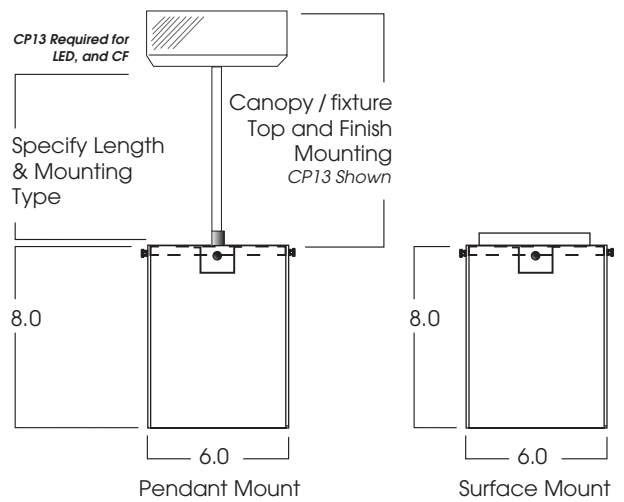

**SPECLUME
6" RECTANGULAR
ACRYLIC CYLINDER**
CF / INC / LED

**SL
SERIES**

PRODUCT INFORMATION:

- CY0607 Series is a matte white acrylic rectangle with an open bottom.
- Available in Incandescent, Compact Fluorescent and LED lamping.
- Suitable for damp location.
- Manufactured and tested to UL standard No. 1598.

MODEL	LAMPS	WATTS	BALLAST	MOUNTING	MOUNTING FINISH
CY0608SQOBFA Speclume Pendant Series, 6"x8" Frosted Square Cylinder, with an Open bottom	CF **	18, 26, 32*	E1 -Electronic, 120v E2 -Electronic, 277v	SM -Surface Mount CD* -Cord and Cable Mount	PT -Platinum Silver (Gray Cord / Stem)
	INC	100w	DA1 -Advance Mark 10™ powerline dimming, 120v ¹ (CF Only)	GDCC* -Coil Cord and Cable Mount	MB -Matte Black (Black Cord / Stem)
	LED **	14w3K	DA2 -Advance Mark 10™ powerline dimming, 277v ¹ (CF Only)	HM* -Hang Straight Pendant HMAT* -Adjustable Length Hang Straight Pendant PM* -Pendant/Straight Mount CP13 -Ballast Housing	MW -Matte White (White Cord / Stem) CC - Custom Color (see color chart)
CY0608SQOBFA	**Requires CP13 CF	*Runs 26, 32w Lamp 26	E1	* Specify Length in inches **12" or 36" lengths only See Speclume Mounting Page CD36 / CP13	PT