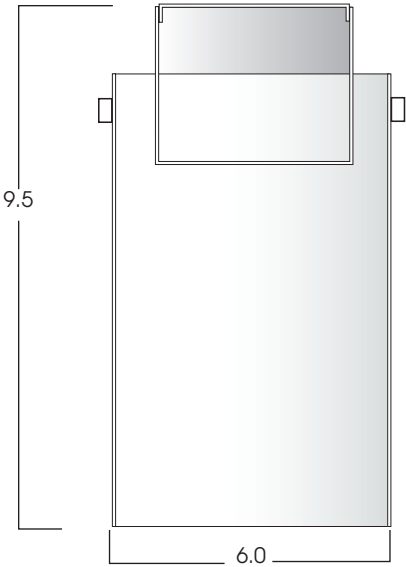

**SPECLUME
RADIAL ACRYLIC SERIES
FROSTED ACRYLIC
LED**

**SX
SERIES**

PRODUCT INFORMATION:

- Radial acrylic tier fixture has aluminum brilliant center with a stepped out acrylic shade for uplight.
- Choice of colors and natural metal.
- Suitable for use in damp location.
- Manufactured and tested to UL standard No. 1598.

MODEL	WATTS	KELVIN	BALLAST	MOUNTING	CENTRAL FINISH
CY0608LED- Speculume LED Series, 6x9.5"	10w	27K -2700° K 31K -3100° K 35K -3500° K 41K -4100° K	E1 -Electronic, 120v E2 -Electronic, 277v DS101 -Spectrum 0-10v Dimming, 120v DS102 -Spectrum 0-10v Dimming, 277v	CD* -Cord and Cable Mount CDCC* -Coil Cord and Cable Mount HM* -Hang Straight Pendant HMAT* -Adjustable Length Hang Straight Pendant PM* -Pendant/Straight Mount SM -Surface Mount	PT -Platinum Silver MB -Matte Black MW -Matte White BA -Brushed Aluminum CC -Custom Color (see color chart)
CY0608LED	10W	31K	E1	SM	BA

* Specify Length in inches
**12" or 36" lengths only
See Speculume Mounting Page

Dimensions shown are nominal. Spectrum Lighting is continually improving products and reserves the right to make changes that will not alter performance or appearance with or without written notice.