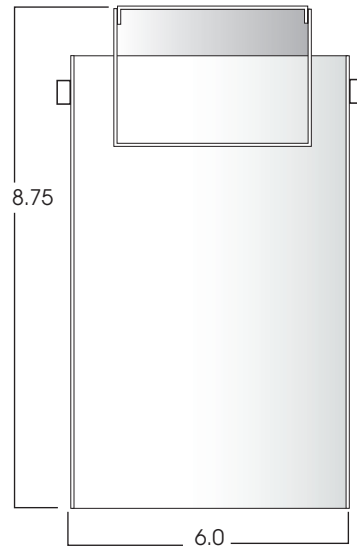

**SPECLUME  
RADIAL ACRYLIC SERIES  
FROSTED ACRYLIC  
COMPACT FLUORESCENT**

**SL  
SERIES**

**PRODUCT INFORMATION:**

- Radial acrylic tier fixture has aluminum brilliant center with a stepped out acrylic shade for uplight.
- Choice of colors and natural metal.
- Suitable for use in damp location.
- Manufactured and tested to UL standard No. 1598.

MODEL	WATTS	BALLAST	MOUNTING	CENTRAL FINISH
<b>CY0608CF-</b> SpecLume Compact Fluorescent Series, 6x 8.75"	<b>18</b> <b>26*</b> <b>32*</b> <b>42*</b>	<b>E1</b> -Electronic, 120v <b>E2</b> -Electronic, 277v <b>DA1</b> -Advance Mark 10™ powerline dimming, 120v <sup>1</sup> <b>DA2</b> -Advance Mark 10™ powerline dimming, 277v <sup>1</sup> <b>DM7</b> -Advance Mark 7™ 0-10v Dimming, 120v Thru 277v <sup>1</sup>	<b>CD*</b> -Cord and Cable Mount <b>CDCC*</b> -Coil Cord and Cable Mount <b>HM*</b> -Hang Straight Pendant <b>HMAT*</b> -Adjustable Length Hang Straight Pendant <b>PM*</b> -Pendant/Straight Mount <b>SM</b> -Surface Mount	<b>PT</b> -Platinum Silver <b>MB</b> -Matte Black <b>MW</b> -Matte White <b>BA</b> -Brushed Aluminum <b>CC</b> -Custom Color (see color chart)
<b>CY0608CF</b>	<b>26</b>  *Runs 26, 32,42w Lamp	<b>E1</b>	<b>SM</b>  * Specify Length in inches **12" or 36" lengths only See SpecLume Mounting Page	<b>BA</b>

Dimensions shown are nominal. Spectrum Lighting is continually improving products and reserves the right to make changes that will not alter performance or appearance with or without written notice.

<b>PROJECT:</b>	<b>TYPE:</b>
<b>CAT. NO.:</b>	