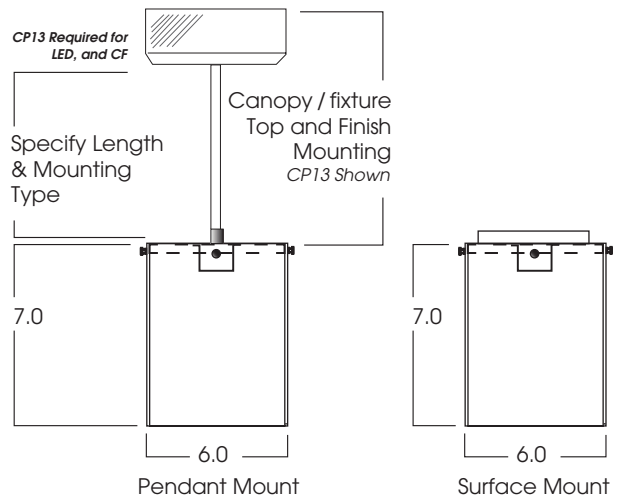

**SPECLUME**  
**6" RECTANGULAR**  
**ACRYLIC ICE CUBE**  
 CF / INC / LED

**SL**  
**SERIES**

**PRODUCT INFORMATION:**

- CY0607 Series is a matte white acrylic rectangle with a closed bottom.
- Available in Incandescent, Compact Fluorescent and LED lamping.
- Suitable for damp location.
- Manufactured and tested to UL standard No. 1598.

MODEL	LAMPS	WATTS	BALLAST	MOUNTING	MOUNTING FINISH
CY0607SQFA- Specplume Pendant Series, 6"x7" Frosted Square Cylinder	CF **	18, 26, 32*	E1 -Electronic, 120v E2 -Electronic, 277v	SM -Surface Mount CD* -Cord and Cable Mount	PT - Platinum Silver (Gray Cord / Stem)
	INC	100w	DA1 -Advance Mark 10™ powerline dimming, 120v <sup>1</sup> (CF Only)	GDCC* -Coil Cord and Cable Mount	MB -Matte Black (Black Cord / Stem)
	LED **	14w3K	DA2 -Advance Mark 10™ powerline dimming, 277v <sup>1</sup> (CF Only)	HM* -Hang Straight Pendant HMAT* -Adjustable Length Hang Straight Pendant PM* -Pendant/Straight Mount CP13 -Ballast Housing	MW -Matte White (White Cord / Stem) CC - Custom Color (see color chart)
	**Requires CP13	*Runs 26, 32w Lamp		* Specify Length in inches **12" or 36" lengths only See Specplume Mounting Page	
<b>CY0607SQFA</b>	<b>CF</b>	<b>26</b>	<b>E1</b>	<b>CD36 / CP13</b>	<b>PT</b>

Dimensions shown are nominal. Spectrum Lighting is continually improving products and reserves the right to make changes that will not alter performance or appearance with or without written notice.

<b>PROJECT:</b>	<b>TYPE:</b>
<b>CAT. NO.:</b>	