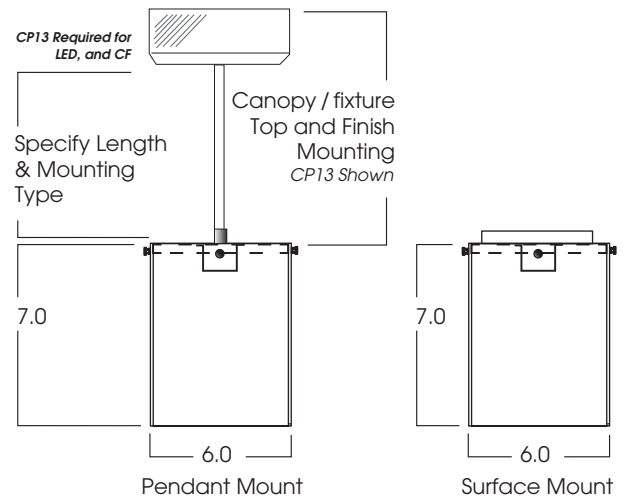

**SPECLUME
6" RECTANGULAR
ACRYLIC ICE CUBE**
CF / INC / LED

**SL
SERIES**

PRODUCT INFORMATION:

- CY0607 Series is a matte white acrylic rectangle with a closed bottom.
- Available in Incandescent, Compact Fluorescent and LED lighting.
- Suitable for damp location.
- Manufactured and tested to UL standard No. 1598.

MODEL	LAMPS	WATTS	BALLAST	MOUNTING	MOUNTING FINISH
CY0607SQFA- Speclume Pendant Series, 6"x7" Frosted Square Cylinder	CF **	18, 26, 32*	E1 -Electronic, 120v E2 -Electronic, 277v	SM -Surface Mount CD* -Cord and Cable Mount	PT -Platinum Silver (Gray Cord / Stem)
	INC	100w	DA1 -Advance Mark 10™ powerline dimming, 120v ¹ (CF Only)	CDCC* -Coil Cord and Cable Mount	MB -Matte Black (Black Cord / Stem)
	LED **	14w3K	DA2 -Advance Mark 10™ powerline dimming, 277v ¹ (CF Only)	HM* -Hang Straight Pendant HMAT* -Adjustable Length Hang Straight Pendant PM* -Pendant/Straight Mount CP13 -Ballast Housing	MW -Matte White (White Cord / Stem) CC - Custom Color (see color chart)
CY0607SQFA	**Requires CP13 CF	*Runs 26, 32w Lamp 26	E1	* Specify Length in inches **12" or 36" lengths only See Speclume Mounting Page CD36 / CP13	PT

Dimensions shown are nominal. Spectrum Lighting is continually improving products and reserves the right to make changes that will not alter performance or appearance with or without written notice.

PROJECT:	TYPE:
MODEL NO.:	