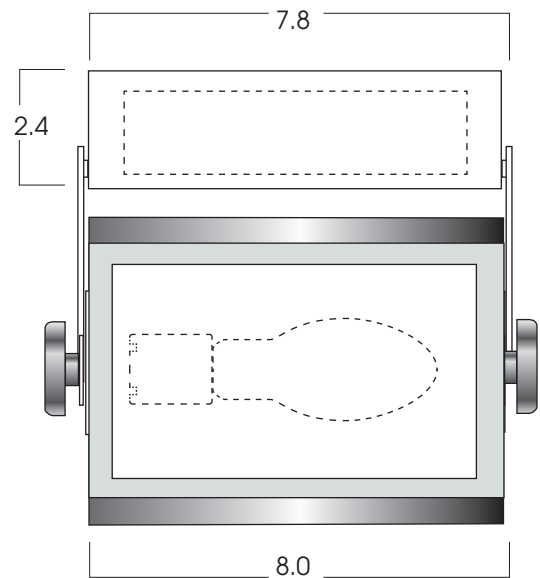

**SPECLUME
ATRIUM SERIES
WALL MOUNT**

T6 / ED17-100 WATT MAX MH

**SL
SERIES**

PRODUCT INFORMATION:

- Indirect adjustable metal halide lighting tool.
- Can be mounted up or down and aimed to 45 degrees.
- ED17 or T6 lamps.
- Suitable for damp locations.
- Integral electronic ballast housing.
- Extruded aluminum housing.
- Choose from 20 powdercoat finishes.
- Manufactured and tested to UL Standard No. 1598.

Dimensions shown are nominal. Spectrum Lighting is continually improving products and reserves the right to make changes that will not alter performance or appearance with or without written notice.

PROJECT:	TYPE:
CAT. NO.:	