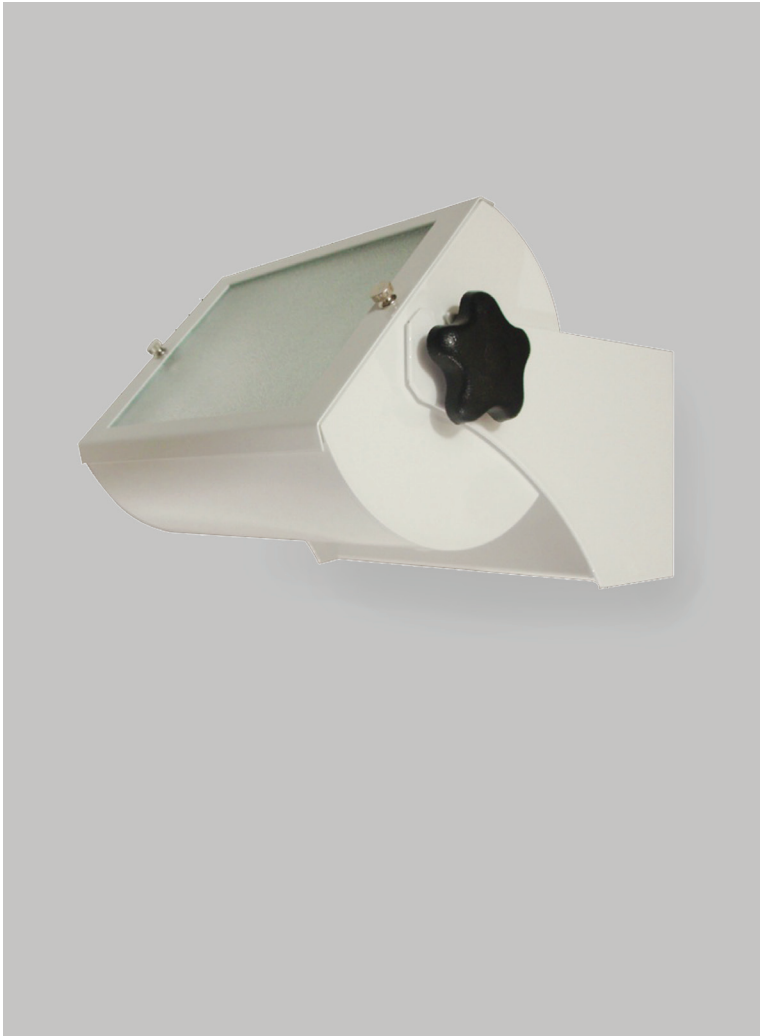

**SPECLUME
ATRIUM SERIES
WALL MOUNT**

T6 / ED17-100 WATT MAX MH

**SL
SERIES**

PRODUCT INFORMATION:

- Indirect adjustable metal halide lighting tool.
- Can be mounted up or down and aimed to 45 degrees.
- ED17 or T6 lamps.
- Suitable for damp locations.
- Integral electronic ballast housing.
- Extruded aluminum housing.
- Choose from 20 powdercoat finishes.
- Manufactured and tested to UL Standard No. 1598.

SERIES	WATTS	BALLAST	LAMPS	OPTIONS	MOUNTING	FINISH
ATWMH- Spectrum Metal Halide Indirect Wall Mounted Uplight	39 50 70 100	E1 -Electronic, 120v E2 -Electronic, 277v	ED17 T6	FS -Fuse Holder and Fuse	WM -Wall Mount	GW -Gloss White GB -Gloss Black MW -Matte White MB -Matte Black BZ -Bronze PT -Platinum Silver MT -Mini Tek Silver TW -Textured White CC -Custom Color
ATWMH	100	E1	ED17	FS	WM	GW