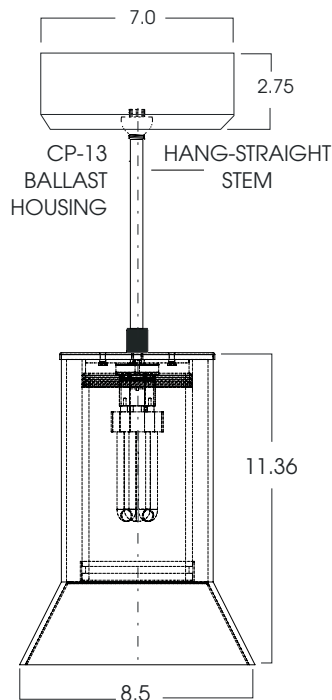

**SPECLUME**  
**ACRYLIC CYLINDER**  
**ACRYLIC / ALUMINUM**  
 42 WATT MAX COMPACT FLUORESCENT

**PRODUCT INFORMATION:**

- AF Series Deco Pendant features machined aluminum and cast acrylic construction.
- Lower Performance reflector anodized in soft glow finish.
- Suitable for damp location.
- Manufactured and tested to UL standard No. 1598

MODEL	LAMPS	WATTS	BALLAST	MOUNTING	MOUNTING FINISH
AF0812/COA/FIA- SpecLume Pendant Series, 8" x 12"	CF **	13 18 26/32/42	E1 -Electronic, 120v E2 -Electronic, 277v DA1 -Advance Mark 10™ powerline dimming, 120v <sup>1</sup> (CF Only) DA2 -Advance Mark 10™ powerline dimming, 277v <sup>1</sup> (CF Only)	HM* -Hang Straight Pendant PM* -Pendant/Straight Mount CP13 -Ballast Housing	PT -Platinum Silver (Gray Cord / Stem) MB -Matte Black (Black Cord / Stem) MW -Matte White (White Cord / Stem) CC - Custom Color (see color chart)
<b>AF0812/COA/FIA</b>	<b>CF</b>	<b>26</b>	<b>E1</b>	<b>HM36 / CP13</b>	<b>PT</b>

\*\*Requires CP13

Ballast & socket run 1x 26/32/42

\* Specify Length in inches  
 \*\*12" or 36" lengths only  
 See SpecLume Mounting Page

Dimensions shown are nominal. Spectrum Lighting is continually improving products and reserves the right to make changes that will not alter performance or appearance with or without written notice.