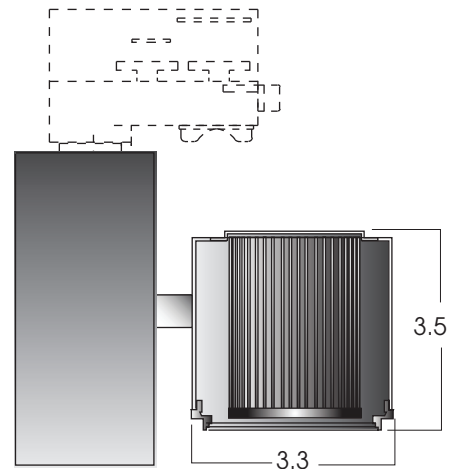

**INFINIUM™ PULSE TECH**  
**SELF-COOLING LED**  
 14 WATT MAXIMUM

**SLT33**  
**SPECTRUM**  
 INFINIUM™

**PRODUCT INFORMATION:**

- Infinium™ *Pulse Tech* features integral air-cooling technology.
- Single high powered LED produces point source quality and luminaire focus.
- 50,000 hours rated lamp life means low maintenance.
- High flux density 14w LED.
- All LED modules are replaceable and upgradable.
- Equivalent to 50w MR16, 20w Metal Halide, and 75w incandescent lamps.
- Manufactured and tested to UL Standard No. 8750.

**GES66/TEK100/HTEK100**  
 adaptors for use with  
**GET/TEK/HTEK/XTS TRACK**

KELVIN°	WATTAGE	LUMENS
27K°	14W	350
31K°	14W	375
35K°	14W	400
41K°	14W	480
55K°	14W	560

MODEL	LED	KELVIN	BEAM	DRIVER	ADAPTOR	FINISH	ACCESSORIES*
<b>SLT33LED-</b> Spectrum Lighting Infinium™ <i>Pulse Tech</i> LED	<b>14w</b>	<b>27K</b> -2700° K <b>29K</b> -2900° K <b>31K</b> -3100° K <b>41K</b> -4100° K <b>55K</b> -5500° K	<b>ND</b> (12°) <b>MD</b> (22°) <b>WD</b> (38°)	<b>E1</b> -Electronic 120v <b>E2</b> -Electronic 277v  Dimming Not Available	<b>GES66</b> -Works with GET Track <b>TEK100</b> -Works with TEK Track <b>HTEK100</b> -Works with HTEK Track <b>GA100</b> -Works with XTS Track <b>GES70</b> -Monopoint Canopy <b>PC1</b> -Pipe Clamp	<b>MT</b> -Mini Textured Silver <b>MB</b> -Matte Black <b>MW</b> -Matte White <b>CC</b> -Custom Color  *See SPECTRUM color chart for a full list of colors  ( <b>MT/MB</b> )-with black adaptor & cord ( <b>MW</b> )-with white adaptor & cord)	<b>FG</b> -Frosted Face Lens <b>LN20</b> -Lens (see lens pages) <b>SN20</b> -Snoot <b>HL20</b> -Hex Louver  *Accessory finish will match fixture.
<b>SLT33LED</b>	<b>14W</b>	<b>31K</b>	<b>MD</b>	<b>E1</b>	<b>TEK100</b>	<b>MT</b>	<b>HL20</b>

Dimensions shown are nominal. Spectrum Lighting is continually improving products and reserves the right to make changes that will not alter performance or appearance with or without written notice.

<b>PROJECT:</b>	<b>TYPE:</b>
<b>CAT. NO.:</b>	