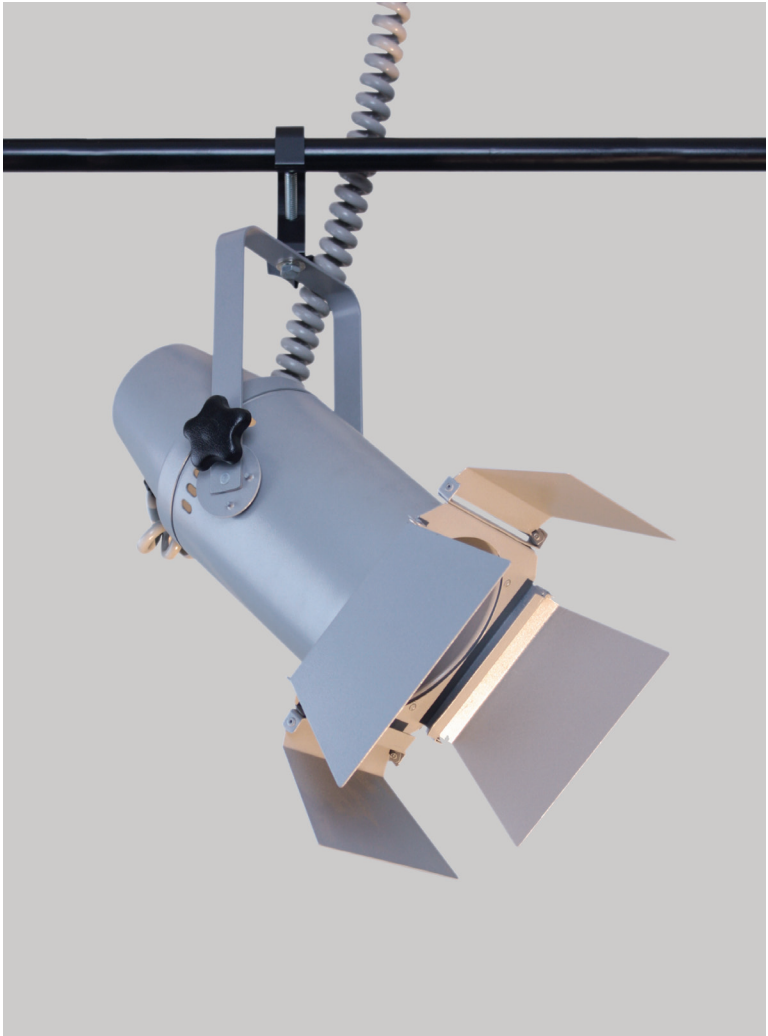

**SPEC TRAK SERIES
THEATRICAL TRACK HEAD**
100 WATT MH MAXIMUM

PRODUCT INFORMATION:

- Spectrum STHS Track Head is a theatrical style track head.
- Optional Sparkle Hood Design.
- Integral ballast.
- Heavy gauge aluminum construction.
- Wide variety of mounting and lens options.
- Manufactured and tested to UL Standard No. 1598.

MODEL	WATTS	BALLAST	LAMPS	DISTRIBUTION	MOUNTING	FINISH
SHSMH- Spec Trak Metal Halide Theatrical Track Head	39 70 100	E1 -Electronic, 120v	T6 ED17 PAR30 PAR38	ND -Narrow MD -Medium WD -Wide	CM -Canopy Mount TEK100 -Works with TEK Track HTEK100 -Works with HTEK Track SC -Straight Cord PL -Plug CC -Coil Cord PC -Pipe Clamp	MT -Mini Textured Silver MB -Matte Black MW -Matte White CC - Custom Color *See SPECTRUM color chart for a full list of colors (MT/MB -with black adaptor & cord MW -with white adaptor & cord)
SHSSPMH- Spec Trak Metal Halide Track Head Sparkle Series		E2 -Electronic, 277v				
SHSMH	70	E1	T6	MD	TEK100	MT