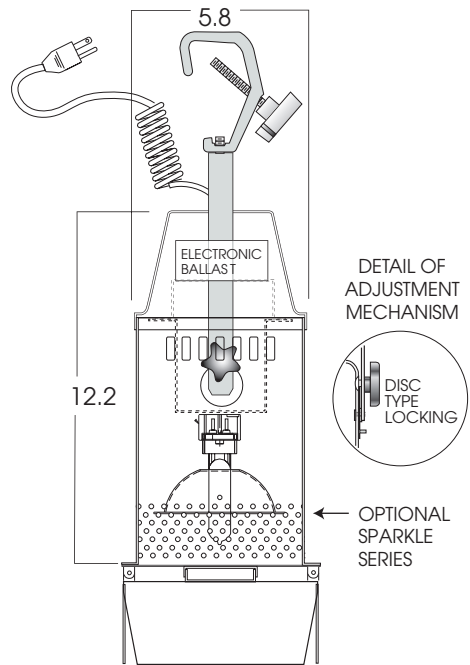

**SPEC TRAK SERIES
THEATRICAL TRACK HEAD**
100 WATT MH MAXIMUM

PRODUCT INFORMATION:

- Spectrum STHS Track Head is a theatrical style track head.
- Optional Sparkle Hood Design.
- Integral ballast.
- Heavy gauge aluminum construction.
- Wide variety of mounting and lens options.
- Manufactured and tested to UL Standard No. 1598.

MODEL	WATTS	BALLAST	LAMPS	DISTRIBUTION	MOUNTING	FINISH
SHSMH- Spec Trak Metal Halide Theatrical Track Head	39 70 100	E1 -Electronic, 120v	T6 ED17 PAR30 PAR38	ND -Narrow MD -Medium WD -Wide	CM -Canopy Mount TEK100 -Works with TEK Track HTEK100 -Works with HTEK Track SC -Straight Cord PL -Plug CC -Coil Cord PC -Pipe Clamp	MT -Mini Textured Silver MB -Matte Black MW -Matte White CC - Custom Color *See SPECTRUM color chart for a full list of colors (MT/MB -with black adaptor & cord MW -with white adaptor & cord)
SHSSPMH- Spec Trak Metal Halide Track Head Sparkle Series		E2 -Electronic, 277v				
SHSMH	70	E1	T6	MD	TEK100	MT