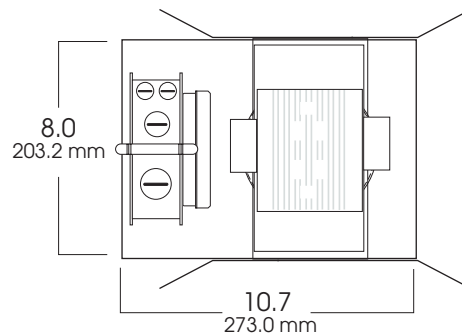

Max Ceiling Thickness: 1.5 (38.1 mm)
Ceiling Cutout: 4.6 ∅ (116.8 mm ∅)
Fixture Weight: 4.0 lbs

KELVIN°	WATTAGE	LUMENS
27K°	15W	780
	18W	1100
31K°	15W	925
	18W	1220
35K°	15W	1050
	18W	1350
41K°	15W	1180
	18W	1475

*Other wattages and Color temps (K°) available. Contact Factory

CROSS-SECTION

TOP VIEW

SERIES	LED	KELVIN	VOLTAGE	OPTIONS	TRIM / FINISH	TRIM OPTIONS
SGL4LED Spectrum Infinium 4" LED Spread Lens Wall Wash	15w 18w	27K -2700° K 31K -3100° K 41K -4100° K	E1 -Electronic,120V E2 -Electronic,277V DS2W1* -Spectrum 2 Wire Phase Dimming, 120v (15w only) DS101 -Spectrum 0-10v Dimming, 120v DS103 -Spectrum 0-10v Dimming, 277v DLTE1 -Lutron 2 Wire Phase Dimming 120v Only DL33X -Lutron Hi-Lume Dimming 120v/277v DL3EX -Lutron ECOSYSTEM Dimming 120v/277v Dimming: See Page 1-444	IC -Insulated Ceiling BH6 -Expandable Bar Hangers, 6" - 12" BH12 -Expandable Bar Hangers, 12" - 24" CB24 -C-Channel bars (1-470) FS -Fusing CCEA -Chicago Ceiling Plenum CCEA (1-480) CR -Corrosion Resistant (1-460) PR -Plaster Ring (1-430) TBC -T-bar clips (1-475) EMLED -Emergency Back-up Battery (1-423) GR -Goof Ring (1-470) SCA -Slope Ceiling Adaptor (1-435)	AR4966-MW -Matte White (standard) SG -Semi-Diffuse Low Iridescent HZ -Matte Low Iridescent WE -Wheat Alzak MB -Matte Black CC -Custom Color PF -Polished Flange WF -White Flange	SO -Micro Prism Solite™ lens (standard) PG -Prismatic Glass Lens GL -Clear Glass Lens FG -Frosted Glass Lens GS -Gasket WL -Wet Location DEC -Decorative Trim
SGL4LED	18W	31K	E1	EMLED	AR4966 SG	GS