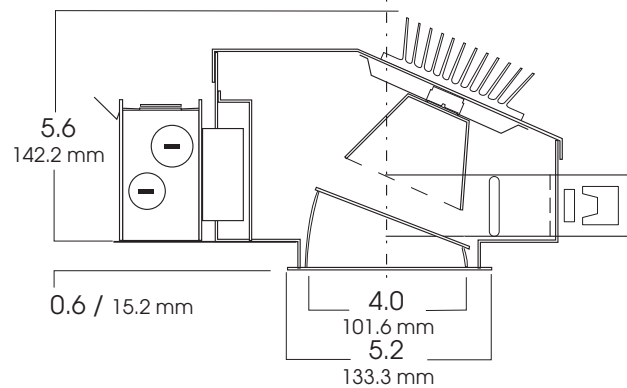

INFINIUM™ LED SERIES

4" SPREAD LENS WALL WASH LED

18 WATT MAX

L4LED
SPECTRUM
INFINIUM™

FEATURES & SPECIFICATIONS:

- Round 15/18 watt LED downlight series.
- All LED modules and drivers are replaceable and up-gradeable.
- 50,000 hours rated LED system life.
- Trim supports a variety of lens /accessory options.
- Intended for Non-IC new construction.
- Frame constructed of 20 ga. aluminum.
- Supplied with 27" long, heavy ga. galvanized steel bar hangers.
- Dimming available. (see page 1-444).
- EM available. (see page 1-446).
- Manufactured and built to UL standard No 1598.

Max Ceiling Thickness: 1.5 (38.1 mm)
Ceiling Cutout: 4.6 ∅ (116.8 mm ∅)
Fixture Weight: 4.0 lbs

KELVIN°	WATTAGE	LUMENS
27K°	15W	780
	18W	1100
31K°	15W	925
	18W	1220
35K°	15W	1050
	18W	1350
41K°	15W	1180
	18W	1475

*Other wattages and Color temps (K°) available. Contact Factory

CROSS-SECTION