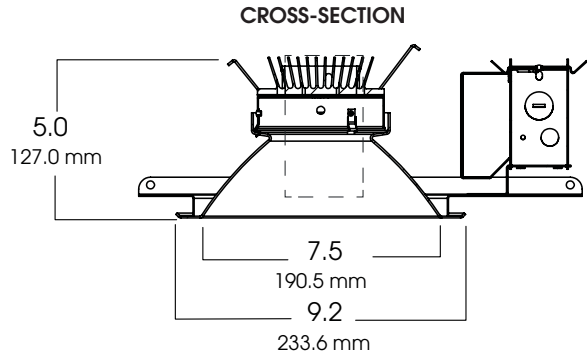

SERIES	LED	KELVIN	BEAM	VOLTAGE	OPTIONS	TRIM / FINISH	TRIM OPTIONS
SGE8LED- Spectrum INFINIUM™ 8" LED Downlight	20w	27K -2700° K	ND (12°)	E1 -Electronic,120V E2 -Electronic,277V	BH6 -Expandable Bar Hangers, 6" - 12"	AR8454-MW -Matte White (standard)	SO -Micro Prism Solite™ lens (standard)
	30w	31K -3100° K	MD (22°)	DS101 -Spectrum 0-10v Dimming 120v DS102 -Spectrum 0-10v Dimming 277v DLTE1 -Lutron 2 Wire Phase Dimming 120v ONLY DL33X -Lutron Hi-Lume Dimming 120v/277v DL3EX -Lutron ECOSYSTEM Dimming 120v/277v Dimming: See Page 1-444	BH12 -Expandable Bar Hangers, 12" - 24"	SG -Semi-Diffuse Low Iridescent clear	PG -Prismatic Glass
	40w	41K -4100° K	WD (38°)		CB24 -C-Channel bars (1-470)	HZ -Matte Low Iridescent	GL -Clear Glass
			FS -Fuse Holder and Huse		WE -Wheat Alzak	FG -Frosted Glass	
				CCEA -Chicago Ceiling Plenum CCEA 1-480	MB -Matte Black	GS -Gasket	
				CR -Corrosion Resistant (1-460)	CC -Custom Color	WL -Wet Location	
				PR -Plaster Ring (1-430)	PF -Polished Flange	DEC -Decorative Trims	
				TBC -T-bar clips (1-475)	WF -White Flange		
				EMLED -Emergency Back-up Battery (1-423)			
				GR -Goof Ring (1-470)			
				SCA -Slope Ceiling Adaptor (1-435)			
SGE8LED	40W	31K	MD	E1	EMLED	AR8454 SG	GS

Dimensions shown are nominal. Spectrum Lighting is continually improving products and reserves the right to make changes that will not alter performance or appearance with or without written notice.

PROJECT:	TYPE:
CAT. NO.: