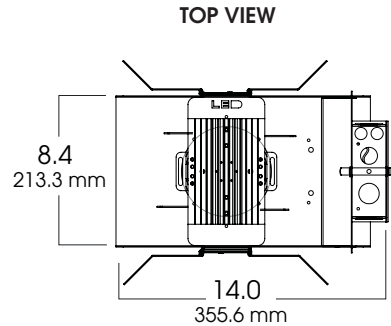

SERIES	LED	KELVIN	BEAM	VOLTAGE	OPTIONS	TRIM / FINISH	TRIM OPTIONS
SGE8LED- Spectrum INFINIUM™ 8" LED Downlight	20w	27K -2700° K	ND (12°)	E1 -Electronic,120V E2 -Electronic,277V	BH6 -Expandable Bar Hangers, 6" - 12"	AR8454-MW -Matte White (standard)	SO -Micro Prism Solite™ lens (standard)
	30w	31K -3100° K	MD (22°)	DS101 -Spectrum 0-10v Dimming 120v DS102 -Spectrum 0-10v Dimming 277v DLTE1 -Lutron 2 Wire Phase Dimming 120v ONLY DL33X -Lutron Hi-Lume Dimming 120v/277v DL3EX -Lutron ECOSYSTEM Dimming 120v/277v Dimming: See Page 1-444	BH12 -Expandable Bar Hangers, 12" - 24"	SG -Semi-Diffuse Low Iridescent clear	PG -Prismatic Glass
	40w	41K -4100° K	WD (38°)		CB24 -C-Channel bars (1-470)	HZ -Matte Low Iridescent	GL -Clear Glass
			FS -Fuse Holder and Huse		WE -Wheat Alzak	FG -Frosted Glass	
				CCEA -Chicago Ceiling Plenum CCEA 1-480	MB -Matte Black	GS -Gasket	
				CR -Corrosion Resistant (1-460)	CC -Custom Color	WL -Wet Location	
				PR -Plaster Ring (1-430)	PF -Polished Flange	DEC -Decorative Trims	
				TBC -T-bar clips (1-475)	WF -White Flange		
				EMLED -Emergency Back-up Battery (1-423)			
				GR -Goof Ring (1-470)			
				SCA -Slope Ceiling Adaptor (1-435)			
SGE8LED	40W	31K	MD	E1	EMLED	AR8454 SG	GS

Dimensions shown are nominal. Spectrum Lighting is continually improving products and reserves the right to make changes that will not alter performance or appearance with or without written notice.

PROJECT:	TYPE:
CAT. NO.: