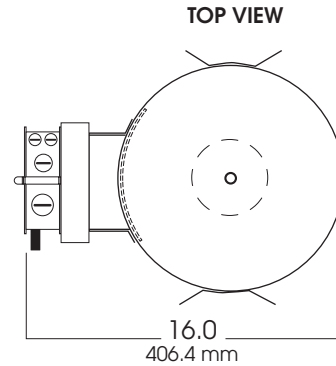

Max Ceiling Thickness: 1.5 (38.1 mm)  
Ceiling Cutout: 5.6 Ø (142.9 mm Ø)  
Fixture Weight: 6.0 lbs

CONE OF LIGHT

D5LV50w- Efficiency: 95.5%  
Spacing: 0.64

SERIES	TRANSFORMER	LAMP	OPTIONS	TRIM / FINISH	TRIM OPTIONS	FIXTURE LAMPING						
<b>SGD5LV</b> - Spectrum Gold 5" Vertical	<b>E1</b> -Electronic, 120v <b>E2</b> -Electronic, 277v	<b>PAR36LV</b> <b>AR111</b>	<b>CB24</b> -C-Channel bars 1-470 <b>CCEA</b> -Chicago Ceiling Plenum CCEA 1-480 <b>CR</b> -Corrosion Resistant 1-460 <b>FS</b> -Fuse holder and fuse <b>IC</b> -Insulation Contact 1-400 <b>MGN-1</b> -Magnetic Transformer 120v <b>MGN-2</b> -Magnetic Transformer 277v <b>PR</b> -Plaster Ring 1-430 <b>RM</b> -Remodeler Housing 1-450 <b>TBC</b> -T-bar clips 1-475 <b>TR</b> -Top Relamping Option <b>T277</b> -Step down Transformer 277v to 120v	<b>AR5400-SG</b> -Semi-Diffuse Low Iridescent (standard) <b>CL</b> -Clear Bright Alzak <b>GO</b> -Gold Alzak <b>HZ</b> -Matte Low Iridescent <b>PW</b> -Pewter Alzak <b>UM</b> -Umber Alzak <b>WE</b> -Wheat Alzak <b>BL</b> -Black Finish <b>WH</b> -White Finish <b>PF</b> -Polished Flange <b>BB</b> -Black Micro Baffle <b>WB</b> -White Micro Baffle <b>AR5450-**</b> -Finished as specified (for Lens options) Note: White flange is standard.	<b>GL</b> -Clear Glass lens <b>GS</b> -Gasket <b>SO</b> -Micro Prism Solite™ lens <b>PG</b> -Prismatic (T73) lens	<table border="1"> <thead> <tr> <th>LAMP</th> <th>MAX. WATTAGE</th> </tr> </thead> <tbody> <tr> <td>PAR 36LV</td> <td>50w</td> </tr> <tr> <td>AR 111</td> <td>75w</td> </tr> </tbody> </table>	LAMP	MAX. WATTAGE	PAR 36LV	50w	AR 111	75w
LAMP	MAX. WATTAGE											
PAR 36LV	50w											
AR 111	75w											
<b>SGD5LV</b>	<b>E1</b>	<b>PAR36LV</b>	<b>CB24</b>	<b>AR5450 SG</b>	<b>GS</b>	*For Available <b>Decorative Architectural Trims</b> , see page 1-490						