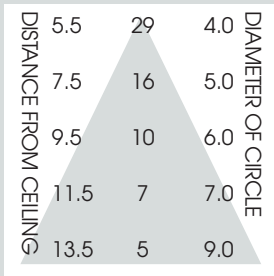

# 5" RECESSED DOWNLIGHT PAR36LV / AR111 LAMP 75 WATT MAX

**D5LV**  
**SPECTRUM**  
**GOLD SERIES™**

Max Ceiling Thickness: 1.5 (38.1 mm)  
Ceiling Cutout: 5.6 Ø (142.9 mm Ø)  
Fixture Weight: 6.0 lbs

CONE OF LIGHT

D5LV50w- Efficiency: 95.5%  
Spacing: 0.64

SERIES	TRANSFORMER	LAMP	OPTIONS	TRIM / FINISH	TRIM OPTIONS	FIXTURE LAMPING						
<b>SGD5LV</b> - Spectrum Gold 5" Vertical	<b>E1</b> -Electronic, 120v <b>E2</b> -Electronic, 277v	<b>PAR36LV</b> <b>AR111</b>	<b>CB24</b> -C-Channel bars 1-470 <b>CCEA</b> -Chicago Ceiling Plenum CCEA 1-480 <b>CR</b> -Corrosion Resistant 1-460 <b>FS</b> -Fuse holder and fuse <b>IC</b> -Insulation Contact 1-400 <b>MGN-1</b> -Magnetic Transformer 120v <b>MGN-2</b> -Magnetic Transformer 277v <b>PR</b> -Plaster Ring 1-430 <b>RM</b> -Remodeler Housing 1-450 <b>TBC</b> -T-bar clips 1-475 <b>TR</b> -Top Relamping Option <b>T277</b> -Step down Transformer 277v to 120v	<b>AR5400-SG</b> -Semi-Diffuse Low Iridescent (standard) <b>CL</b> -Clear Bright Alzak <b>GO</b> -Gold Alzak <b>HZ</b> -Matte Low Iridescent <b>PW</b> -Pewter Alzak <b>UM</b> -Umber Alzak <b>WE</b> -Wheat Alzak <b>BL</b> -Black Finish <b>WH</b> -White Finish <b>PF</b> -Polished Flange <b>BB</b> -Black Micro Baffle <b>WB</b> -White Micro Baffle <b>AR5450-**</b> -Finished as specified (for Lens options) Note: White flange is standard.	<b>GL</b> -Clear Glass lens <b>GS</b> -Gasket <b>SO</b> -Micro Prism Solite™ lens <b>PG</b> -Prismatic (T73) lens	<table border="1"> <thead> <tr> <th>LAMP</th> <th>MAX. WATTAGE</th> </tr> </thead> <tbody> <tr> <td>PAR 36LV</td> <td>50w</td> </tr> <tr> <td>AR 111</td> <td>75w</td> </tr> </tbody> </table>	LAMP	MAX. WATTAGE	PAR 36LV	50w	AR 111	75w
LAMP	MAX. WATTAGE											
PAR 36LV	50w											
AR 111	75w											
<b>SGD5LV</b>	<b>E1</b>	<b>PAR36LV</b>	<b>CB24</b>	<b>AR5450 SG</b>	<b>GS</b>	*For Available <b>Decorative Architectural Trims</b> , see page 1-490						