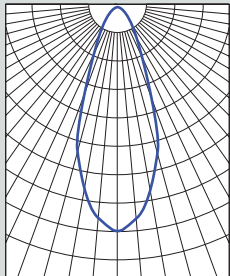

D5LV50w- Efficiency: 95.5%
Spacing: 0.64