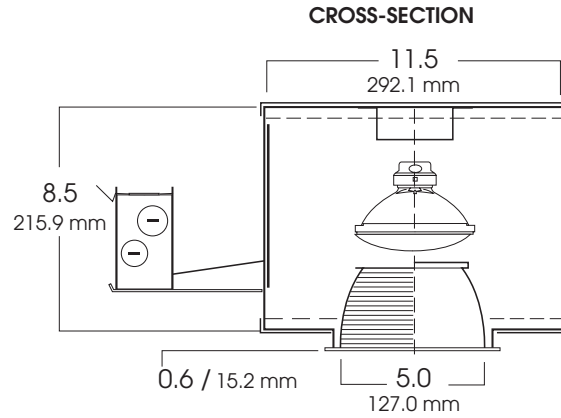

Max Ceiling Thickness: 1.5 (38.1 mm)  
Ceiling Cutout: 5.6 Ø (142.9 mm Ø)  
Fixture Weight: 6.0 lbs

CONE OF LIGHT

D5LV50w- Efficiency: 95.5%  
Spacing: 0.64

SERIES	TRANSFORMER	LAMP	OPTIONS	TRIM / FINISH	TRIM OPTIONS	FIXTURE LAMPING						
<b>SGD5LV</b> - Spectrum Gold 5" Vertical	<b>E1</b> -Electronic, 120v <b>E2</b> -Electronic, 277v	<b>PAR36LV</b> <b>AR111</b>	<b>CB24</b> -C-Channel bars 1-470 <b>CCEA</b> -Chicago Ceiling Plenum CCEA 1-480 <b>CR</b> -Corrosion Resistant 1-460 <b>FS</b> -Fuse holder and fuse <b>IC</b> -Insulation Contact 1-400 <b>MGN-1</b> -Magnetic Transformer 120v <b>MGN-2</b> -Magnetic Transformer 277v <b>PR</b> -Plaster Ring 1-430 <b>RM</b> -Remodeler Housing 1-450 <b>TBC</b> -T-bar clips 1-475 <b>TR</b> -Top Relamping Option <b>T277</b> -Step down Transformer 277v to 120v	<b>AR5400-SG</b> -Semi-Diffuse Low Iridescent (standard) <b>CL</b> -Clear Bright Alzak <b>GO</b> -Gold Alzak <b>HZ</b> -Matte Low Iridescent <b>PW</b> -Pewter Alzak <b>UM</b> -Umber Alzak <b>WE</b> -Wheat Alzak <b>BL</b> -Black Finish <b>WH</b> -White Finish <b>PF</b> -Polished Flange <b>BB</b> -Black Micro Baffle <b>WB</b> -White Micro Baffle <b>AR5450-**</b> -Finished as specified (for Lens options) Note: White flange is standard.	<b>GL</b> -Clear Glass lens <b>GS</b> -Gasket <b>SO</b> -Micro Prism Solite™ lens <b>PG</b> -Prismatic (T73) lens	<table border="1"> <thead> <tr> <th>LAMP</th> <th>MAX. WATTAGE</th> </tr> </thead> <tbody> <tr> <td>PAR 36LV</td> <td>50w</td> </tr> <tr> <td>AR 111</td> <td>75w</td> </tr> </tbody> </table>	LAMP	MAX. WATTAGE	PAR 36LV	50w	AR 111	75w
LAMP	MAX. WATTAGE											
PAR 36LV	50w											
AR 111	75w											
<b>SGD5LV</b>	<b>E1</b>	<b>PAR36LV</b>	<b>CB24</b>	<b>AR5450 SG</b>	<b>GS</b>	*For Available <b>Decorative Architectural Trims</b> , see page 1-490						