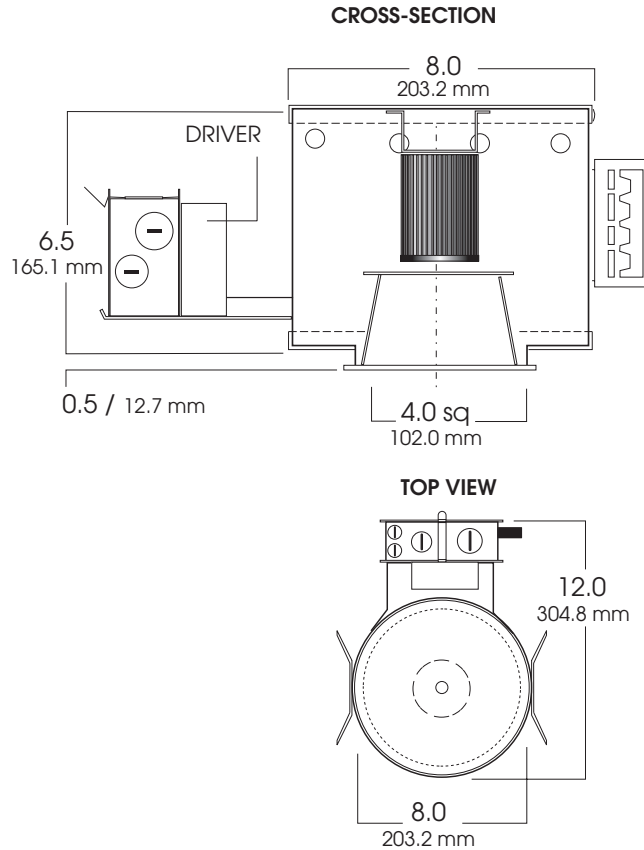

## FEATURES & SPECIFICATIONS:

- Square 14 watt, “Pulse Tech” LED series.
- Features integral air-cooling technology.
- Single high powered LED produces point source quality and luminaire focus.
- All LED modules and drivers are replacable and up-gradeable.
- 50,000 hours rated LED system life.
- Intended for Non-IC new construction.
- **Not Dimmable.**
- Supplied with 27” long, #12 ga. galvanized steel bar hangers.
- Manufactured and built to UL standard No 8750.

Max Ceiling Thickness: 1.5 (38.1 mm)  
Ceiling Cutout: 4.6<sup>2</sup> (116.8 mm)<sup>2</sup>  
Fixture Weight: 4.0 lbs

KELVIN°	WATTAGE	LUMENS
27K°	14W	350
31K°	14W	375
35K°	14W	400
41K°	14W	480
55K°	14W	560

SERIES	LED	KELVIN	BEAM	VOLTAGE	OPTIONS	TRIM / FINISH	OPTIONS
SGD4SQLED- INFINIUM 4" LED Square Downlight	14w	27K -2700° Kelvin 31K -3100° Kelvin 35K -2900° Kelvin 41K -4100° Kelvin 55K -5500° Kelvin	ND (12°) MD (22°) WD (38°)	E1 -Electronic, 120v E2 -Electronic, 277v  Dimming Not Available	BH6 -Expandable Bar Hangers, 6" - 12" BH12 -Expandable Bar Hangers, 12" - 24" CB24 -C-Channel bars (1-470) FS -Fuse Holder and Fuse CR -Corrosion Resistant (1-460) PR -Plaster Ring (1-430) TBC -T-bar clips (1-475) GR -Goof Ring (1-470) SCA -Slope Ceiling Adaptor (1-435)	AR0404LED-MW -Matte White (standard) SG -Semi- Diffuse Low Iridescent HZ -Matte Low Iridescent WE -Wheat Alzak MB -Matte Black CC -Custom Color PF -Polished Flange WF -White Flange	GS -Gasket WL -Wet Location DEC -Decorative trims available- see Trim Pages
<b>SGD4SQLED</b>	<b>14W</b>	<b>31K</b>	<b>MD</b>	<b>E1</b>	<b>CB24</b>	<b>AR0404LED SG</b>	<b>GS</b>