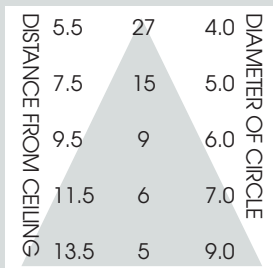

4" INCANDESCENT DOWNLIGHT PAR20 LAMP 50 WATT MAX

D4IN
SPECTRUM
GOLD SERIES™

FEATURES & SPECIFICATIONS:

- Series features a small aperture for general purpose direct lighting.
- Intended for Non-IC new construction. For IC applications, refer to page 1-400.
- Frame constructed of 20 ga. aluminum.
- Supplied with 27" long, heavy ga. galvanized steel bar hangers.
- **120 Volt** is standard. Use option **T277** for 277v supply feed.
- UL Listed for Damp Locations.
- For options detail, see page numbers listed below.

Max Ceiling Thickness: 1.5 (38.1 mm)
Ceiling Cutout: 4.6 Ø (116.8 mm Ø)
Fixture Weight: 4.7 lbs

CONE OF LIGHT