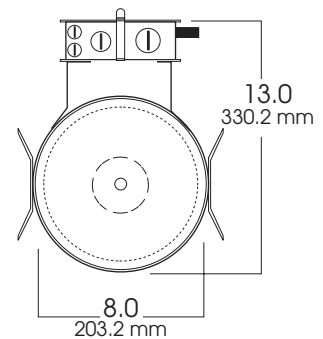

Max Ceiling Thickness: 1.5 (38.1 mm)
Ceiling Cutout: 4.6 Ø (116.8 mm Ø)
Fixture Weight: 4.7 lbs

CONE OF LIGHT

D4IN50w - Efficiency: 89.5%
Spacing: 0.64

PINHOLE TRIM

TOP VIEW

SERIES	OPTIONS	TRIM / FINISH	TRIM OPTIONS	FIXTURE LAMPING*				
SGD4IN- Spectrum Gold 4" Vertical	BH6 -Expandable Bar Hangers, 6" - 12" BH12 -Expandable Bar Hangers, 12" - 24" CB24 -C-Channel bars 1-470 CCEA -Chicago Ceiling Plenum CCEA 1-480 CR -Corrosion Resistant 1-460 FS -Fuse holder and fuse IC -Insulation Contact 1-400 PR -Plaster Ring 1-430 RM -Remodeler Housing 1-450 TBC -T-bar clips 1-475 TR -Top Relamping Option T277 -Step down Transformer 277v to 120v * For available Louvers and Lenses see Page 1-410	AR4550-SG -Semi-Diffuse Low Iridescent (standard) CL -Clear Bright Alzak GO -Gold Alzak HZ -Matte Low Iridescent PW -Pewter Alzak UM -Umber Alzak WE -Wheat Alzak BL -Black Finish WH -White Finish PF -Polished Flange BB -Black Micro Baffle WB -White Micro Baffle Note: White flange is standard.	GL -Clear Glass lens GS Gasket SO -Micro Prism Solite™ lens PG -Prismatic (T73) lens PH¹ -Pin Hole Trim (Matte White standard) ¹ Specify PH/MB for Matte Black	<table border="1"> <thead> <tr> <th>LAMP</th> <th>MAX. WATTAGE</th> </tr> </thead> <tbody> <tr> <td>PAR 20</td> <td>50w</td> </tr> </tbody> </table> <p>*Medium Base</p> <p>*For Available Decorative Architectural Trims, see page 1-490</p>	LAMP	MAX. WATTAGE	PAR 20	50w
LAMP	MAX. WATTAGE							
PAR 20	50w							
SGD4IN	CB24	AR4550 SG	GS					