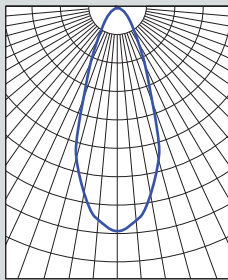

D4IN50w - Efficiency: 89.5%
Spacing: 0.64