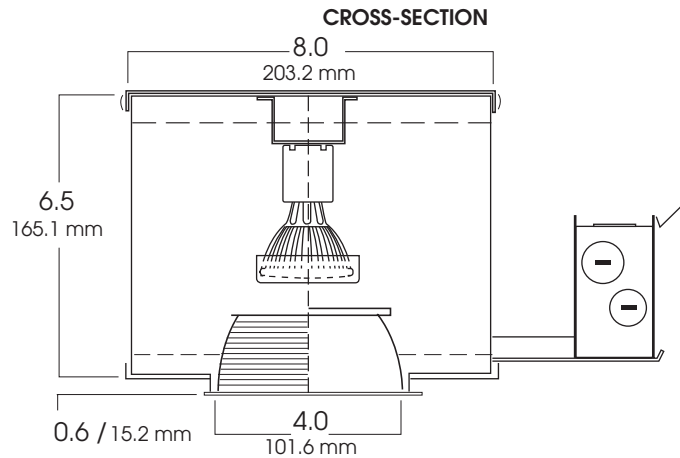

PINHOLE TRIM

TOP VIEW