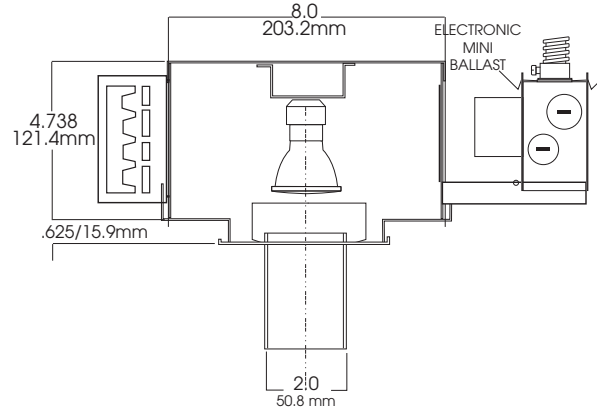

## FEATURES & SPECIFICATIONS:

- Decorative frosted glass cylinder glows softly while energy efficient Metal Halide CMH16 provides downlight.
- Intended for Non-IC new construction.
- Frame constructed of 20 ga. aluminum.
- Supplied with 27" long, heavy ga. galvanized steel bar hangers.
- Ballasts shall be integrally mounted, electronic sound rated "A", multi-volt 120v or 277v.
- UL Listed for Damp Locations.
- For options detail, see page numbers listed below.

**FIXTURE LAMPING**  
**CMH16 - 20W, 39W**

Max Ceiling Thickness: 1.5 (38.1 mm)  
Ceiling Cutout: 4.25 Ø (116.8 mm Ø)  
Fixture Weight: 6.2 lbs

SERIES	WATTS	BALLAST	LAMP	OPTIONS	TRIM / FINISH	TRIM OPTIONS
SGD3MH- Spectrum Gold 3" Vertical	20 39	EX -Electronic, multi-volt 120v or 277v	CMH16 <sup>1</sup>	<b>CB24</b> -C-Channel bars 1-470 <b>CCEA</b> -Chicago Ceiling Plenum CCEA 1-480 <b>CR</b> -Corrosion Resistant 1-460 <b>FS</b> -Fuse holder and fuse <b>PR</b> -Plaster Ring 1-430 <b>TBC</b> -T-bar clips 1-475 <b>TR</b> -Top Relamping Option	<b>AR4450-MW</b> -Matte White -Finish (standard) <b>GW</b> -Gloss White <b>TW</b> Textured White <b>MB</b> -Matte Black <b>TB</b> -Textured Black <b>MT</b> -Mini Tek	<b>GS</b> -Gasket <b>IX</b> -Micro Prism Industrex™ lens <b>FG</b> -Frosted Glass <b>FGCY3</b> -Slim Frosted 3" cylinder
<b>SGD3MH</b>	<b>20</b>	<b>EX</b>	<b>CMH16</b>	<b>CB24</b>	<b>AR3450 MW</b>	<b>FGCY3</b>