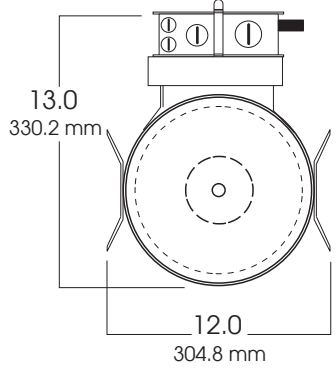

# 4" METAL HALIDE SERIES CMH 16 LAMP 39 WATT MAX

## FEATURES & SPECIFICATIONS:

- Decorative frosted glass cylinder glows softly while energy efficient Metal Halide CMH16 provides downlight.
- Intended for Non-IC new construction.
- Frame constructed of 20 ga. aluminum.
- Supplied with 27" long, heavy ga. galvanized steel bar hangers.
- Ballasts shall be integrally mounted, electronic sound rated "A", multi-volt 120v or 277v.
- UL Listed for Damp Locations.
- For options detail, see page numbers listed below.

**FIXTURE LAMPING**  
**CMH16 - 20W, 39W**

Max Ceiling Thickness: 1.5 (38.1 mm)  
Ceiling Cutout: 4.25 Ø (116.8 mm Ø)  
Fixture Weight: 6.2 lbs

SERIES	WATTS	BALLAST	LAMP	OPTIONS	TRIM / FINISH	TRIM OPTIONS
SGD3MH- Spectrum Gold 3" Vertical	20 39	EX -Electronic, multi-volt 120v or 277v	CMH16 <sup>1</sup>	<b>CB24</b> -C-Channel bars 1-470 <b>CCEA</b> -Chicago Ceiling Plenum CCEA 1-480 <b>CR</b> -Corrosion Resistant 1-460 <b>FS</b> -Fuse holder and fuse <b>PR</b> -Plaster Ring 1-430 <b>TBC</b> -T-bar clips 1-475 <b>TR</b> -Top Relamping Option	<b>AR4450-MW</b> -Matte White -Finish (standard) <b>GW</b> -Gloss White <b>TW</b> Textured White <b>MB</b> -Matte Black <b>TB</b> -Textured Black <b>MT</b> -Mini Tek	<b>GS</b> -Gasket <b>IX</b> -Micro Prism Industrex™ lens <b>FG</b> -Frosted Glass <b>FGCY3</b> -Slim Frosted 3" cylinder
<b>SGD3MH</b>	<b>20</b>	<b>EX</b>	<b>CMH16</b>	<b>CB24</b>	<b>AR3450 MW</b>	<b>FGCY3</b>