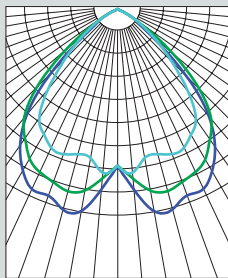

12" SQUARE FLUORESCENT SQUARE APERTURE / CROSS BAFFLE 2 x 57 WATT MAX

D12HSQ
SPECTRUM
GOLD SERIES™

FEATURES & SPECIFICATIONS:

- Intended for Non-IC new construction.
- Frame constructed of 18 ga. galvanized steel.
- Supplied with 27" long, heavy ga. galvanized steel bar hangers.
- Ballasts shall be integrally mounted, electronic sound rated "A", Class P, multi-volt 120v - 277v.
- UL Listed for Damp Locations.
- For options detail, see page numbers listed below.

Max Ceiling Thickness: 1.5 (38.1 mm)
Ceiling Cutout: 13.5² (342.9 mm)²
Fixture Weight: 17.0 lbs

CONE OF LIGHT

D12HSQ242w-Efficiency: 61.2%
Spacing: 1.54

SERIES	WATTS	BALLAST	OPTIONS	LENS	TRIM OPTIONS
SGD12HSQ- Spectrum Gold 12" Horizontal Square	(1 or 2) 18 (1 or 2) 26 (1 or 2) 32 (1 or 2) 42 (1 or 2) 57	EX -Electronic, multi-volt 120v thru 277v DA1 -Advance Mark 10™ powerline dimming, 120v DA2 -Advance Mark 10™ powerline dimming, 277v DAM7 -Advance Mark 7™ 0-10v dimming, 120v thru 277v DL1 -Lutron Compact SE™ 120v (min. dimming level 5%) ¹ DL2 -Lutron Compact SE™ 277v (min. dimming level 5%) ¹	CB24 -C-Channel bars 1-470 CCEA -Chicago Ceiling Plenum CCEA 1-480 CR -Corrosion Resistant 1-460 EM -Emergency battery pack 1-420 FS -Fuse holder and fuse IC -Insulation Contact 1-400 PR -Plaster Ring 1-430 TBC -T-bar clips 1-475 TST -Twist-Lok Socket 1-425	AR1212XB SG -Semi-Diffuse Low Iridescent (standard) GM -Corrugated Soft Glow GO -Gold Alzak MB -Matte Black MW -Matte White PW -Pewter Alzak UM -Umber Alzak WE -Wheat Alzak BF -Black Flange WF -White Flange CC -Custom Color	GL -Clear Glass lens GS -Gasket PG -Prismatic (T73) lens
SGD12HSQ	142	EX	EM/	AR1212XB SG	GL

¹ Not available for 57w lamp

Note: Polished flange is standard.

Dimensions shown are nominal. Spectrum Lighting is continually improving products and reserves the right to make changes that will not alter performance or appearance with or without written notice.