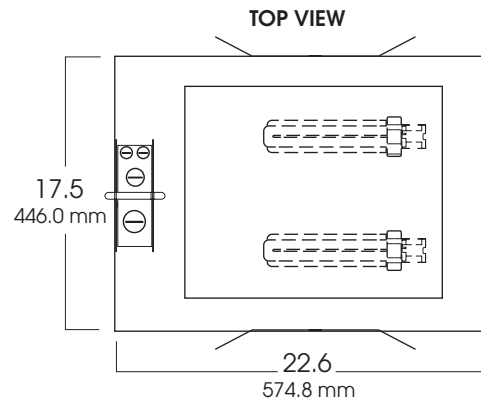

12" SQUARE FLUORESCENT SQUARE APERTURE / CROSS BAFFLE 2 x 57 WATT MAX

D12HSQ
SPECTRUM
GOLD SERIES™

FEATURES & SPECIFICATIONS:

- Intended for Non-IC new construction.
- Frame constructed of 18 ga. galvanized steel.
- Supplied with 27" long, heavy ga. galvanized steel bar hangers.
- Ballasts shall be integrally mounted, electronic sound rated "A", Class P, multi-volt 120v - 277v.
- UL Listed for Damp Locations.
- For options detail, see page numbers listed below.

Max Ceiling Thickness: 1.5 (38.1 mm)
Ceiling Cutout: 13.5² (342.9 mm)²
Fixture Weight: 17.0 lbs

CONE OF LIGHT

D12HSQ242w-Efficiency: 61.2%
Spacing: 1.54

SERIES	WATTS	BALLAST	OPTIONS	LENS	TRIM OPTIONS
SGD12HSQ- Spectrum Gold 12" Horizontal Square	(1 or 2) 18 (1 or 2) 26 (1 or 2) 32 (1 or 2) 42 (1 or 2) 57	EX -Electronic, multi-volt 120v thru 277v DA1 -Advance Mark 10™ powerline dimming, 120v DA2 -Advance Mark 10™ powerline dimming, 277v DAM7 -Advance Mark 7™ 0-10v dimming, 120v thru 277v DL1 -Lutron Compact SE™ 120v (min. dimming level 5%) ¹ DL2 -Lutron Compact SE™ 277v (min. dimming level 5%) ¹	CB24 -C-Channel bars 1-470 CCEA -Chicago Ceiling Plenum CCEA 1-480 CR -Corrosion Resistant 1-460 EM -Emergency battery pack 1-420 FS -Fuse holder and fuse IC -Insulation Contact 1-400 PR -Plaster Ring 1-430 TBC -T-bar clips 1-475 TST -Twist-Lok Socket 1-425	AR1212XB SG -Semi-Diffuse Low Iridescent (standard) GM -Corrugated Soft Glow GO -Gold Alzak MB -Matte Black MW -Matte White PW -Pewter Alzak UM -Umber Alzak WE -Wheat Alzak BF -Black Flange WF -White Flange CC -Custom Color	GL -Clear Glass lens GS -Gasket PG -Prismatic (T73) lens
SGD12HSQ	142	EX	EM/	AR1212XB SG	GL

¹ Not available for 57w lamp

Note: Polished flange is standard.

Dimensions shown are nominal. Spectrum Lighting is continually improving products and reserves the right to make changes that will not alter performance or appearance with or without written notice.