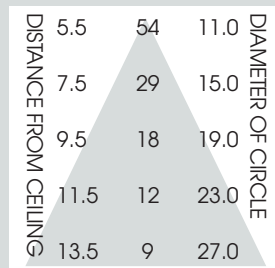

12" SQUARE FLUORESCENT SQUARE APERTURE / CROSS BAFFLE 2 x 57 WATT MAX

D12HSQ
SPECTRUM
GOLD SERIES™

FEATURES & SPECIFICATIONS:

- Intended for Non-IC new construction.
- Frame constructed of 18 ga. galvanized steel.
- Supplied with 27" long, heavy ga. galvanized steel bar hangers.
- Ballasts shall be integrally mounted, electronic sound rated "A", Class P, multi-volt 120v - 277v.
- UL Listed for Damp Locations.
- For options detail, see page numbers listed below.

Max Ceiling Thickness: 1.5 (38.1 mm)
Ceiling Cutout: 13.5² (342.9 mm)²
Fixture Weight: 17.0 lbs

CONE OF LIGHT

D12HSQ242w-Efficiency: 61.2%
Spacing: 1.54

SERIES	WATTS	BALLAST	OPTIONS	LENS	TRIM OPTIONS
SGD12HSQ- Spectrum Gold 12" Horizontal Square	(1 or 2) 18 (1 or 2) 26 (1 or 2) 32 (1 or 2) 42 (1 or 2) 57	EX -Electronic, multi-volt 120v thru 277v DA1 -Advance Mark 10™ powerline dimming, 120v DA2 -Advance Mark 10™ powerline dimming, 277v DAM7 -Advance Mark 7™ 0-10v dimming, 120v thru 277v DL1 -Lutron Compact SE™ 120v (min. dimming level 5%) ¹ DL2 -Lutron Compact SE™ 277v (min. dimming level 5%) ¹	CB24 -C-Channel bars 1-470 CCEA -Chicago Ceiling Plenum CCEA 1-480 CR -Corrosion Resistant 1-460 EM -Emergency battery pack 1-420 FS -Fuse holder and fuse IC -Insulation Contact 1-400 PR -Plaster Ring 1-430 TBC -T-bar clips 1-475 TST -Twist-Lok Socket 1-425	AR1212XB SG -Semi-Diffuse Low Iridescent (standard) GM -Corrugated Soft Glow GO -Gold Alzak MB -Matte Black MW -Matte White PW -Pewter Alzak UM -Umber Alzak WE -Wheat Alzak BF -Black Flange WF -White Flange CC -Custom Color	GL -Clear Glass lens GS -Gasket PG -Prismatic (T73) lens
SGD12HSQ	142	EX	EM/	AR1212XB SG	GL