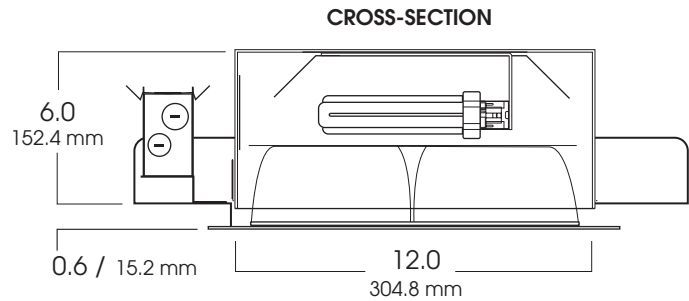

12" SQUARE FLUORESCENT SQUARE APERTURE / CROSS BAFFLE 2 x 57 WATT MAX

D12HSQ
SPECTRUM
GOLD SERIES™

FEATURES & SPECIFICATIONS:

- Intended for Non-IC new construction.
- Frame constructed of 18 ga. galvanized steel.
- Supplied with 27" long, heavy ga. galvanized steel bar hangers.
- Ballasts shall be integrally mounted, electronic sound rated "A", Class P, multi-volt 120v - 277v.
- UL Listed for Damp Locations.
- For options detail, see page numbers listed below.

Max Ceiling Thickness: 1.5 (38.1 mm)
Ceiling Cutout: 13.5² (342.9 mm)²
Fixture Weight: 17.0 lbs

CONE OF LIGHT

D12HSQ242w-Efficiency: 61.2%
Spacing: 1.54

SERIES	WATTS	BALLAST	OPTIONS	LENS	TRIM OPTIONS
SGD12HSQ- Spectrum Gold 12" Horizontal Square	(1 or 2) 18 (1 or 2) 26 (1 or 2) 32 (1 or 2) 42 (1 or 2) 57	EX -Electronic, multi-volt 120v thru 277v DA1 -Advance Mark 10™ powerline dimming, 120v DA2 -Advance Mark 10™ powerline dimming, 277v DAM7 -Advance Mark 7™ 0-10v dimming, 120v thru 277v DL1 -Lutron Compact SE™ 120v (min. dimming level 5%) ¹ DL2 -Lutron Compact SE™ 277v (min. dimming level 5%) ¹	CB24 -C-Channel bars 1-470 CCEA -Chicago Ceiling Plenum CCEA 1-480 CR -Corrosion Resistant 1-460 EM -Emergency battery pack 1-420 FS -Fuse holder and fuse IC -Insulation Contact 1-400 PR -Plaster Ring 1-430 TBC -T-bar clips 1-475 TST -Twist-Lok Socket 1-425	AR1212XB SG -Semi-Diffuse Low Iridescent (standard) GM -Corrugated Soft Glow GO -Gold Alzak MB -Matte Black MW -Matte White PW -Pewter Alzak UM -Umber Alzak WE -Wheat Alzak BF -Black Flange WF -White Flange CC -Custom Color	GL -Clear Glass lens GS -Gasket PG -Prismatic (T73) lens
SGD12HSQ	142	EX	EM/	AR1212XB SG	GL

¹ Not available for 57w lamp

Note: Polished flange is standard.

Dimensions shown are nominal. Spectrum Lighting is continually improving products and reserves the right to make changes that will not alter performance or appearance with or without written notice.