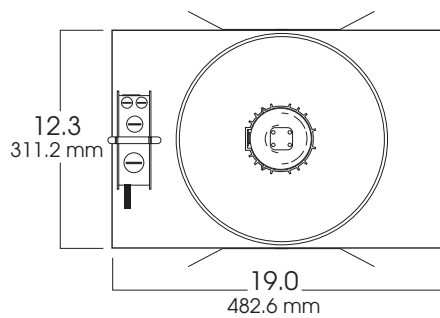

10" HID-MH SERIES CDMTMW LAMP / DIMMING

210 / 315 WATT MAX

FEATURES & SPECIFICATIONS:

- Excellent for high ceiling and general area lighting.
- Energy efficient replaces 250w/400w lamping.
- Uses new CDMTMW MH lamp.
- 315 Watt ballast is dimmable to 50% using standard 2 wire dimming controls.
- 10" Aperture Metal Halide Platform, features a deep con for excellent cutoff, and upper focusing reflector.
- Intended for Non-IC new construction.
- Frame constructed of 20 ga. galvanized steel.
- Supplied with 27" long, heavy ga. galvanized steel bar hangers.
- Ballasts shall be integrally mounted, electronic sound rated "A", 277v only.
- UL Listed for Damp Locations.
- For options detail, see page numbers listed below.

Max Ceiling Thickness: 1.0 (25.4 mm)
 Ceiling Cutout: 10.3 Ø (261.6 mm Ø)
 Fixture Weight: 12.0 lbs

CROSS-SECTION

TOP VIEW

FIXTURE LAMPING
CDMTMW- 210W / 315W

SERIES	WATTS	BALLAST	LAMP	DISTRIBUTION	OPTIONS	TRIM / FINISH	TRIM OPTIONS
SGD10MH* - Spectrum Gold 10" Vertical	210 315	E2 -Electronic 277v	CDMTMW 3K CDMTMW 4K	ND -Narrow MD -Medium WD -Wide	CB24 -C-Channel bars 1-470 CCEA -Chicago Ceiling Plenum CCEA 1-480 CR -Corrosion Resistant 1-460 FS -Fuse holder and fuse PR -Plaster Ring 1-430 RM -Remodeler Housing 1-450 TBC -T-bar clips 1-475 TR -Top Relamping Option QRS120 -Quartz Restrike-120v QRS277 -Quartz Restrike-277v *DM*** -50% Dimming Control (0-10v) Specify wattage	AR1045-SG -Semi-Diffuse Low Iridescent (standard) CL -Clear Bright Alzak GO -Gold Alzak HZ -Matte Low Iridescent PW -Pewter Alzak UM -Umber Alzak WE -Wheat Alzak BL -Black Finish WH -White Finish PF -Polished Flange Note: White flange is standard.	GL -Clear Glass lens PG -Prismatic (T73) lens (standard) FL -Fresnel Lens IX -Micro Prism Industretx™ lens FG -Frosted Glass GS -Gasket WL -Wet Location 1-470
SGD10MH	315	E2	CDMTMW 3K	ND	CB24	AR1045 SG	IX