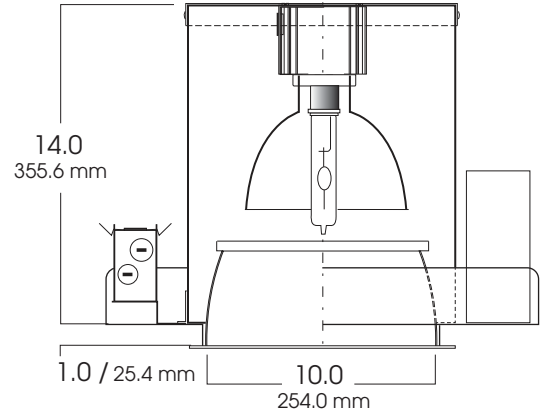

10" HID-MH SERIES CDMTMW LAMP / DIMMING

210 / 315 WATT MAX

FEATURES & SPECIFICATIONS:

- Excellent for high ceiling and general area lighting.
- Energy efficient replaces 250w/400w lamping.
- Uses new CDMTMW MH lamp.
- 315 Watt ballast is dimmable to 50% using standard 2 wire dimming controls.
- 10" Aperture Metal Halide Platform, features a deep con for excellent cutoff, and upper focusing reflector.
- Intended for Non-IC new construction.
- Frame constructed of 20 ga. galvanized steel.
- Supplied with 27" long, heavy ga. galvanized steel bar hangers.
- Ballasts shall be integrally mounted, electronic sound rated "A", 277v only.
- UL Listed for Damp Locations.
- For options detail, see page numbers listed below.

Max Ceiling Thickness: 1.0 (25.4 mm)
 Ceiling Cutout: 10.3 Ø (261.6 mm Ø)
 Fixture Weight: 12.0 lbs

CROSS-SECTION

TOP VIEW

FIXTURE LAMPING
CDMTMW- 210W / 315W

SERIES	WATTS	BALLAST	LAMP	DISTRIBUTION	OPTIONS	TRIM / FINISH	TRIM OPTIONS
SGD10MH* - Spectrum Gold 10" Vertical	210 315	E2 -Electronic 277v	CDMTMW 3K CDMTMW 4K	ND -Narrow MD -Medium WD -Wide	CB24 -C-Channel bars 1-470 CCEA -Chicago Ceiling Plenum CCEA 1-480 CR -Corrosion Resistant 1-460 FS -Fuse holder and fuse PR -Plaster Ring 1-430 RM -Remodeler Housing 1-450 TBC -T-bar clips 1-475 TR -Top Relamping Option QRS120 -Quartz Restrike-120v QRS277 -Quartz Restrike-277v *DM*** -50% Dimming Control (0-10v) Specify wattage	AR1045-SG -Semi-Diffuse Low Iridescent (standard) CL -Clear Bright Alzak GO -Gold Alzak HZ -Matte Low Iridescent PW -Pewter Alzak UM -Umber Alzak WE -Wheat Alzak BL -Black Finish WH -White Finish PF -Polished Flange Note: White flange is standard.	GL -Clear Glass lens PG -Prismatic (T73) lens (standard) FL -Fresnel Lens IX -Micro Prism Industretx™ lens FG -Frosted Glass GS -Gasket WL -Wet Location 1-470
SGD10MH	315	E2	CDMTMW 3K	ND	CB24	AR1045 SG	IX